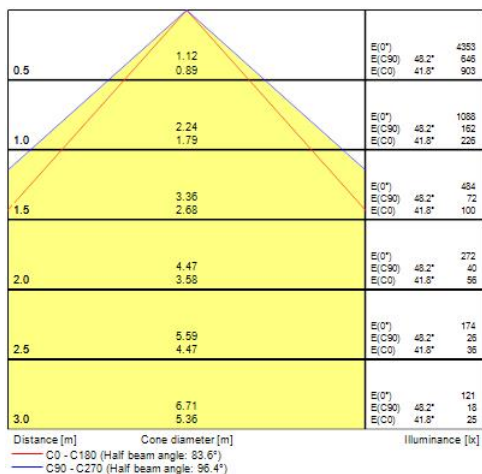

Concord

MC2 1.2M 4K DALIEM BLK OPAL 2071585

Technical drawings