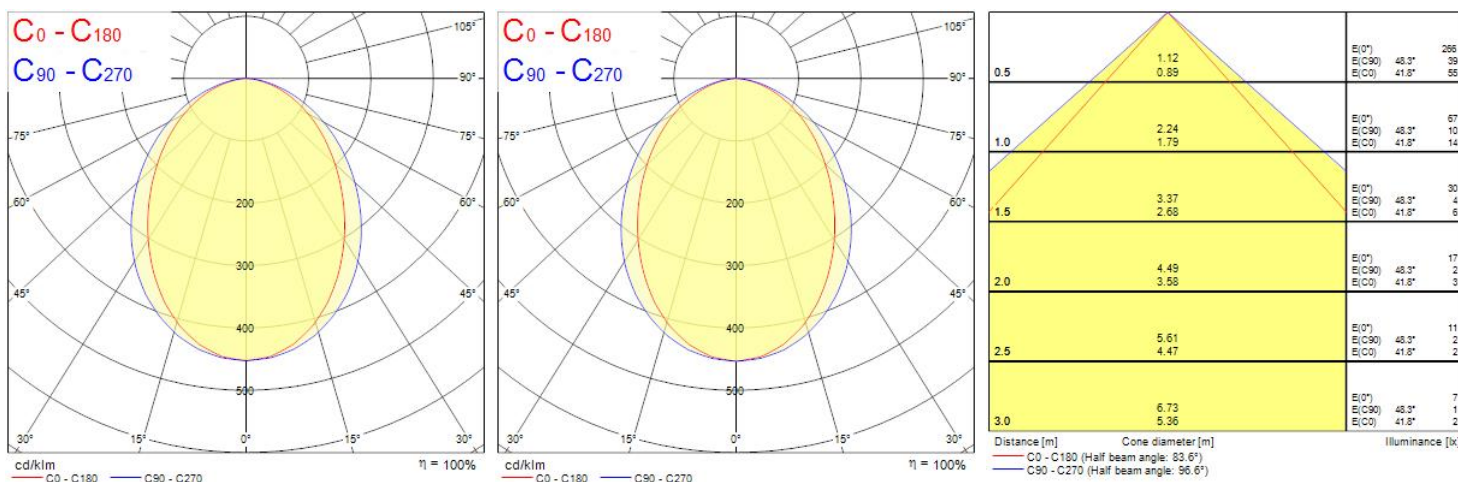

Concord

MC2 1.2M 4K DALIEM BLK OPAL 2071585

Light colour	Neutral White
CRI (Ra)	80
Colour Variation Initial (SDCM)	3
Glare control	< 24
Photobiological Risk Group	RG0
Luminous flux (emergency) (lm)	147
Luminous flux (emergency) (lm)	147
Total power consumption (W)	19
Electrical protection	Class I
Control gear type	Electronic ballast
Dimmable	Yes
Minimum dimming level (%)	1
Housing colour	Black
IP rating	IP20
IK rating	IK03
Product EAN number	5025768715855
Warranty	5 years
Dimming method	DALI

Photometry