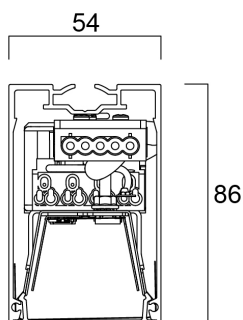

Data table

GENERAL DATA

Product name	MC2 1.2M 4K DALIEM BLK OPAL
Technology	LED (3 SDCM)
Cap/Base	N/A
Housing	Aluminium