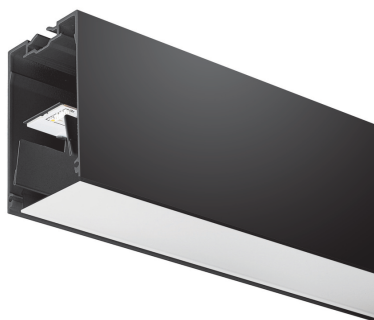

Concord

MC2 1.2M 4K DALIEM BLK OPAL 2071585

Features

- MC2 1.2M 4K DALIEM BLK OPAL LED luminaire, black RAL9005 finishing, direct distribution, trimless detail for a seamless finish, suitable for recessed, semi-recessed, surface-mounted or suspended installation either horizontally or vertically, various accessories available, compact and minimalist design based on the Golden Mean, ideal for offices, meeting rooms, corridors, education facilities, museums and libraries, extruded aluminium body, diffuser: opal, colour temperature: 4000K neutral white, total system power: 19W, total fixture output: 2400lm, emergency output: 147lm, luminaire efficacy: 126lm/W, LOR: 100%, colour rendering: Ra >80, LED Chromacity: 3 step MacAdam ellipse, lifespan: 66,000 hours L90B10, IR/UV free light source without heat radiation, operating voltage: 220-240V / 50-60Hz, drive current: 800mA, electronic driver, DALI dimmable, integral emergency: 3 hour maintained, electrical protection: CLASS I, IP20, suitable for internal environment only.

Product Overview

Product name	MC2 1.2M 4K DALIEM BLK OPAL
Technology	LED (3 SDCM)
Cap/Base	N/A
Housing	Aluminium
Mount	Ceiling recessed mounting
General application	Education, Hospitality, Office, Retail
ETIM Class	EC002892
Fixture luminous flux (lm)	2400
Luminaire efficacy (lm/W)	126
LOR (%)	100
Correlated colour temperature (k)	4000

Photometry

Concord

MC2 1.2M 4K DALIEM BLK OPAL 2071585

Technical drawings

Data table

GENERAL DATA

Product name	MC2 1.2M 4K DALIEM BLK OPAL
Technology	LED (3 SDCM)
Cap/Base	N/A
Housing	Aluminium

Concord