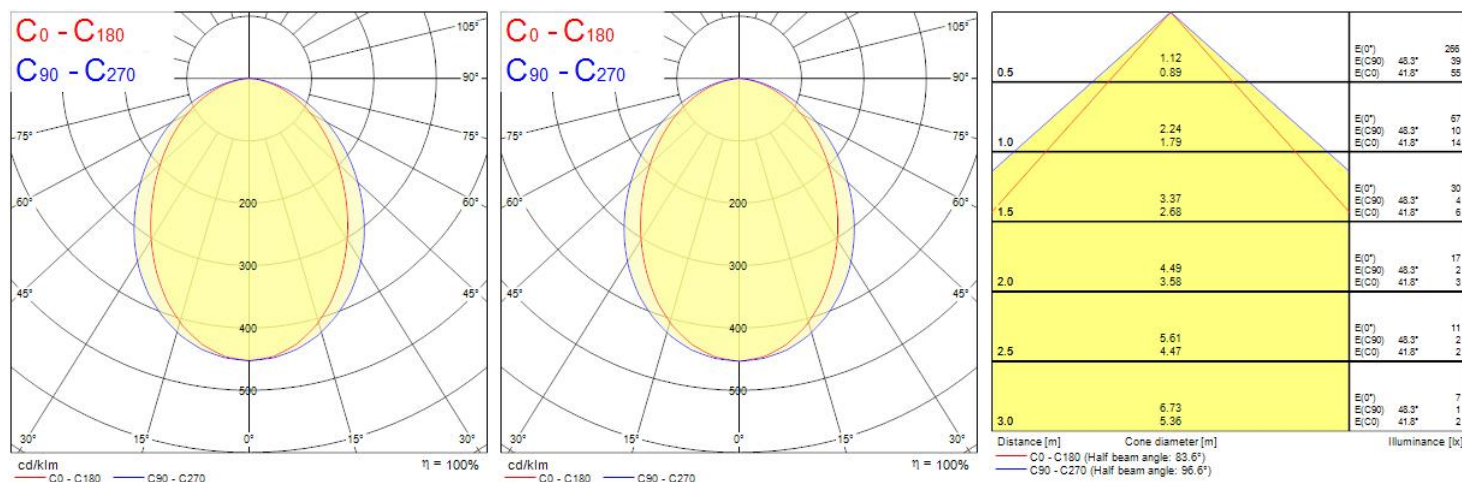

Concord

MC2 2.4M 4K DALIEM BLK OPAL 2071586

Light colour	Neutral White
CRI (Ra)	80
Colour Variation Initial (SDCM)	3
Glare control	< 24
Photobiological Risk Group	RG0
Luminous flux (emergency) (lm)	147
Luminous flux (emergency) (lm)	147
Total power consumption (W)	37
Electrical protection	Class I
Control gear type	Electronic ballast
Dimmable	Yes
Minimum dimming level (%)	1
Housing colour	Black
IP rating	IP20
IK rating	IK03
Product EAN number	5025768715862
Warranty	5 years
Dimming method	DALI

Photometry