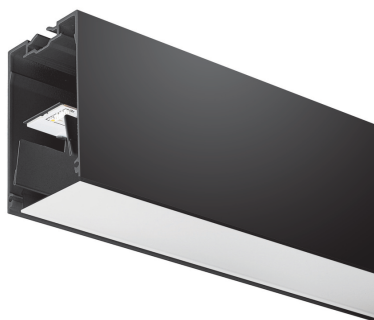

### Features

- MC2 2.4M 4K DALIEM BLK OPAL LED luminaire, black RAL9005 finishing, direct distribution, trimless detail for a seamless finish, suitable for recessed, semi-recessed, surface-mounted or suspended installation either horizontally or vertically, various accessories available, compact and minimalist design based on the Golden Mean, ideal for offices, meeting rooms, corridors, education facilities, museums and libraries, extruded aluminium body, diffuser: opal, colour temperature: 4000K neutral white, total system power: 37W, total fixture output: 4800lm, emergency output: 147lm, luminaire efficacy: 130lm/W, LOR: 100%, colour rendering: Ra >80, LED Chromacity: 3 step MacAdam ellipse, lifespan: 66,000 hours L90B10, IR/UV free light source without heat radiation, operating voltage: 220-240V / 50-60Hz, drive current: 800mA, electronic driver, DALI dimmable, integral emergency: 3 hour maintained, electrical protection: CLASS I, IP20, suitable for internal environment only.

### Product Overview

<b>Product name</b>	MC2 2.4M 4K DALIEM BLK OPAL
<b>Technology</b>	LED (3 SDCM)
<b>Cap/Base</b>	N/A
<b>Housing</b>	Aluminium
<b>Mount</b>	Ceiling recessed mounting
<b>General application</b>	Education, Hospitality, Office, Retail
<b>ETIM Class</b>	EC002892
<b>Fixture luminous flux (lm)</b>	4800
<b>Luminaire efficacy (lm/W)</b>	130
<b>LOR (%)</b>	100
<b>Correlated colour temperature (k)</b>	4000