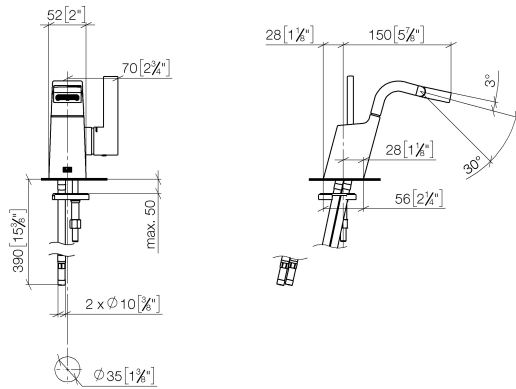

CL.1 Single-lever bidet mixer without pop-up waste - Chrome

CL.1

33 600 705 Product version from 3/9/2015 to 5/15/2020

- 145mm projection
- pivotable spout 30°
- rectangular, air-enriched flow
- height of mixer 190 mm
- height up to aerator 113 mm
- hole diameter 35 mm
- 2x screw-in M 8 x 1 pressure hose, leak-tested
- max. flow 6 l/min
- WRAS

33 600 705 Product version from 3/9/2015 to 5/15/2020

mm [inches]

Flow rate chart

Codes & Standards

DIN 4109

ISO 3822

Scottish Water
Byelaws

UK Water Supply
Regulations

33 600 705 Product version from 3/9/2015 to 5/15/2020

Spare parts list

No.	Item Number	Name	Quantity used	Delivery time
	3 09 31 11 152 90	Roll pin Lightweight type slotted Ø 2 x 10 mm -	1.00	14
	5 09 24 04 294 90	Mounting Nut Ø 33 x 26,5 mm -	1.00	14
	6 90 14 10 063 00 90	O-Ring EPDM 70 26,0 x 2,0 mm -	1.00	14
	10 09 31 20 017 90	Plug Masking plug -	1.00	-
	Spare part can no longer be ordered, please order the replacement item			
	09312010990	Plug -		
	9 90 31 11 030 00 90	Mounting Threaded pin with hexagon socket with cup point M5 x 5 mm -	1.00	14
	12 09 23 01 034 90	Flow limiter white 4 l/min. -	1.00	14
	2 90 15 05 042 00 90	Cartridge Ø 25 x 52 mm -	1.00	14
	15 04 30 11 038 75 90	Mounting with O-ring Ø36 x 4mm Ø 52 x 1,5 mm -	1.00	14
	7 09 28 30 029-00	Cover Ø 38 x 23 mm - Chrome	1.00	20
	14 09 31 11 012 90	Mounting Threaded bolt M8 x110 mm -	1.00	14
	1 90 11 70 004 00-00	Spout Bidet 46 x 55 x 102 mm - Chrome	1.00	20
	11 04 30 04 018 00 90	High pressure hose M8x1 x 420 mm -	2.00	-
	Spare part can no longer be ordered, please order the replacement item			
	0430041000090	High pressure hose M8x1 x 3/8" x 420 mm -		
	13 04 31 20 039 11 90	Plug with O-ring M12 x 1 -	1.00	14
	4 09 14 10 137 90	O-Ring EPDM 70 29,0 x 2,0 mm -	1.00	14
	8 09 20 67 010-00	Handle Lever 34 x 110 x 40 mm - Chrome	1.00	20