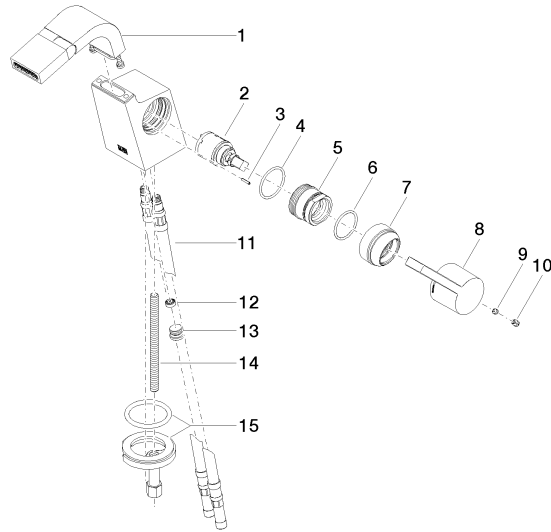

CL.1 Single-lever bidet mixer without pop-up waste - Chrome

CL.1

33 600 705 Product version from 3/9/2015 to 5/15/2020

- 145mm projection
- pivotable spout 30°
- rectangular, air-enriched flow
- height of mixer 190 mm
- height up to aerator 113 mm
- hole diameter 35 mm
- 2x screw-in M 8 x 1 pressure hose, leak-tested
- max. flow 6 l/min
- WRAS

Ü-Zeichen

CL.1 Single-lever bidet mixer without pop-up waste - Chrome

CL.1

33 600 705 Product version from 3/9/2015 to 5/15/2020

Certificates and sustainability

LGA_38	WRAS_240202	EPD-DOR-20230287 -IBA1-EN Environmental.prod uct-declarat
--------	-------------	--

33 600 705 Product version from 3/9/2015 to 5/15/2020

Spare parts list

No.	Item Number	Name	Quantity used	Delivery time
	3 09 31 11 152 90	Roll pin Lightweight type slotted Ø 2 x 10 mm -	1.00	14
	5 09 24 04 294 90	Mounting Nut Ø 33 x 26,5 mm -	1.00	14
	6 90 14 10 063 00 90	O-Ring EPDM 70 26,0 x 2,0 mm -	1.00	14
	10 09 31 20 017 90	Plug Masking plug -	1.00	-
	Spare part can no longer be ordered, please order the replacement item			
	09312010990	Plug -		
	9 90 31 11 030 00 90	Mounting Threaded pin with hexagon socket with cup point M5 x 5 mm -	1.00	14
	12 09 23 01 034 90	Flow limiter white 4 l/min. -	1.00	14
	2 90 15 05 042 00 90	Cartridge Ø 25 x 52 mm -	1.00	14
	15 04 30 11 038 75 90	Mounting with O-ring Ø36 x 4mm Ø 52 x 1,5 mm -	1.00	14
	7 09 28 30 029-00	Cover Ø 38 x 23 mm - Chrome	1.00	20
	14 09 31 11 012 90	Mounting Threaded bolt M8 x110 mm -	1.00	14
	1 90 11 70 004 00-00	Spout Bidet 46 x 55 x 102 mm - Chrome	1.00	20
	11 04 30 04 018 00 90	High pressure hose M8x1 x 420 mm -	2.00	-
	Spare part can no longer be ordered, please order the replacement item			
	0430041000090	High pressure hose M8x1 x 3/8" x 420 mm -		
	13 04 31 20 039 11 90	Plug with O-ring M12 x 1 -	1.00	14
	4 09 14 10 137 90	O-Ring EPDM 70 29,0 x 2,0 mm -	1.00	14
	8 09 20 67 010-00	Handle Lever 34 x 110 x 40 mm - Chrome	1.00	20