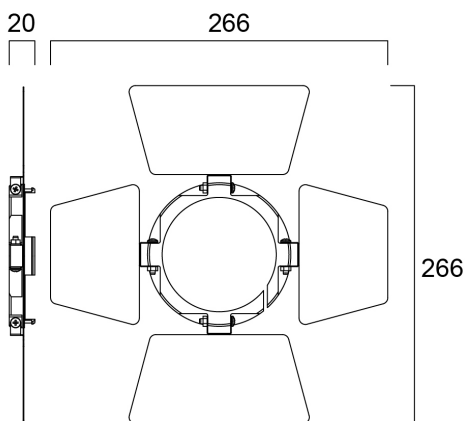

Technical drawings