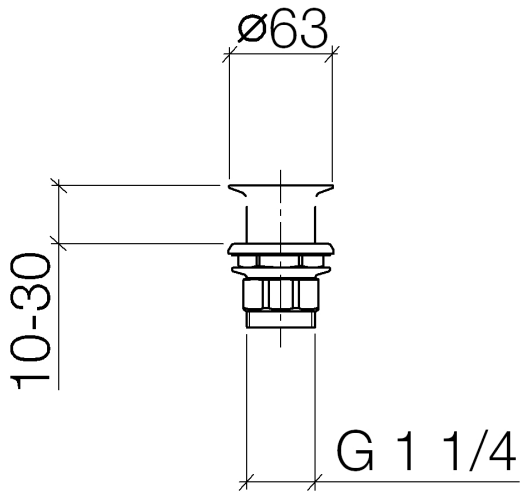

10 110 970 Product version from 10/1/2023

	Brushed Dark Platinum	10 110 970-99
	Chrome	10 110 970-00
	Brushed Platinum	10 110 970-06
	Platinum	10 110 970-08
	Durabrand (23kt Gold)	10 110 970-09
	Dark Chrome	10 110 970-19
	Light Gold (PVD)	10 110 970-26
	Brushed Light Gold (PVD)	10 110 970-27
	Brushed Durabrand (23kt Gold)	10 110 970-28
	Matte Black	10 110 970-33
	Brushed Gold (PVD)	10 110 970-37
	Brushed Dark Brass (PVD)	10 110 970-39
	Brushed Bronze (PVD)	10 110 970-42
	Brushed Dark Bronze (PVD)	10 110 970-43
	Brushed Champagne (22kt Gold)	10 110 970-46
	Champagne (22kt Gold)	10 110 970-47
	Brushed Chrome	10 110 970-93

Grated waste 1 1/4" - Brushed Dark Platinum

SERIES-VARIOUS

10 110 970 Product version from 10/1/2023

Only suitable for sinks without an overflow.

10 110 970 Product version from 10/1/2023

10 110 970 Product version from 10/1/2023

Parts for other finishes can be found here: [Chrome](#)

Spare parts list

No.	Item Number	Name	Quantity used	Delivery time
3	09 14 03 025 90	Washer Profile seal Ø 64 x 6 mm -	1.00	14
2	09 14 05 039 90	Washer 43,5 x 62 x 6 mm -	1.00	14
1	09 11 01 025-99	Cup for pop-up waste 1 1/4" - Brushed Dark Platinum	1.00	40
5	09 23 10 020-99	Mounting Ø 60 x 36,5 mm - Brushed Dark Platinum	1.00	40
4	09 23 10 017 90	Mounting with collar Screw connection 1 1/4" -	1.00	-