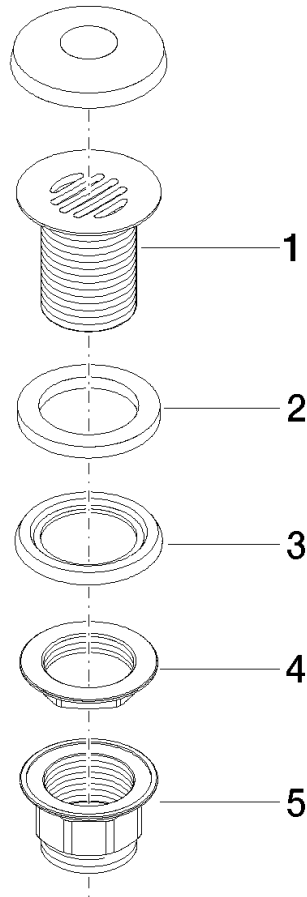

10 110 970 Product version from 10/1/2023

	Brushed Dark Platinum	10 110 970-99
	Chrome	10 110 970-00
	Brushed Platinum	10 110 970-06
	Platinum	10 110 970-08
	Durabrand (23kt Gold)	10 110 970-09
	Dark Chrome	10 110 970-19
	Light Gold (PVD)	10 110 970-26
	Brushed Light Gold (PVD)	10 110 970-27
	Brushed Durabrand (23kt Gold)	10 110 970-28
	Matte Black	10 110 970-33
	Brushed Gold (PVD)	10 110 970-37
	Brushed Dark Brass (PVD)	10 110 970-39
	Brushed Bronze (PVD)	10 110 970-42
	Brushed Dark Bronze (PVD)	10 110 970-43
	Brushed Champagne (22kt Gold)	10 110 970-46
	Champagne (22kt Gold)	10 110 970-47
	Brushed Chrome	10 110 970-93

Grated waste 1 1/4" - Brushed Dark Platinum

SERIES-VARIOUS

10 110 970 Product version from 10/1/2023

Only suitable for sinks without an overflow.

10 110 970 Product version from 10/1/2023

10 110 970 Product version from 10/1/2023

Parts for other finishes can be found here: [Chrome](#)

Spare parts list

No.	Item Number	Name	Quantity used	Delivery time
3	09 14 03 025 90	Washer Profile seal Ø 64 x 6 mm -	1.00	14
2	09 14 05 039 90	Washer 43,5 x 62 x 6 mm -	1.00	14
1	09 11 01 025-99	Cup for pop-up waste 1 1/4" - Brushed Dark Platinum	1.00	40
5	09 23 10 020-99	Mounting Ø 60 x 36,5 mm - Brushed Dark Platinum	1.00	40
4	09 23 10 017 90	Mounting with collar Screw connection 1 1/4" -	1.00	-