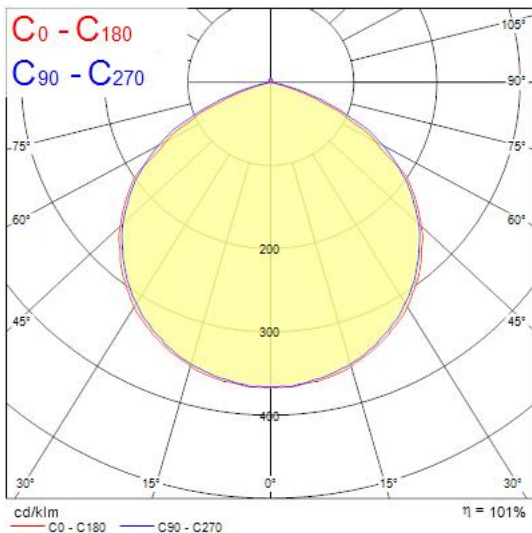

### Product Overview

Cap/Base

N/A

Control gear type

Not required

### Photometry