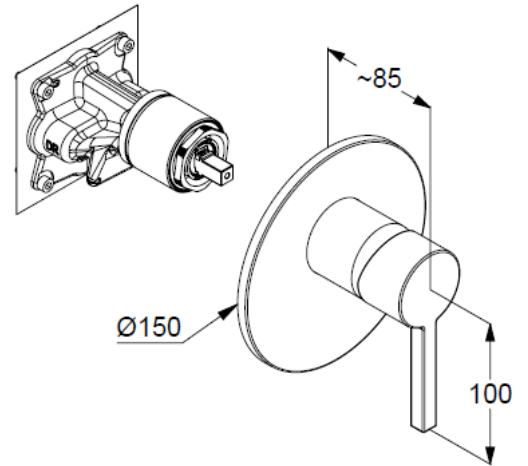

concealed single lever shower mixer

Ref.: 20755N015

concealed shower mixer

single lever mixer

trim set without pre-installation set

pre installation set KLUDI SLIM.BOXX Ref.: 88022

trim set with functional unit

wall mounted

solid lever, metal

ceramic cartridge with hot water safety device

flow rate at 3 bar 28 l/min.

### Produktabbildung/ Product picture

### Maßzeichnung/ Dimensional drawing