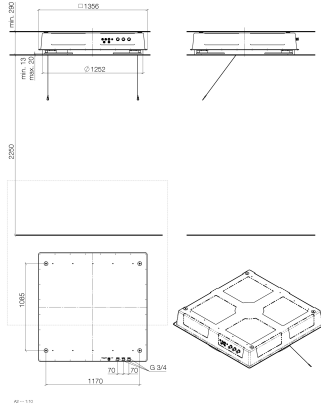

35 620 970 90

Codes & Standards

DIN 4109

ISO 3822

Ü-Zeichen

Certificates and sustainability

LGA_29