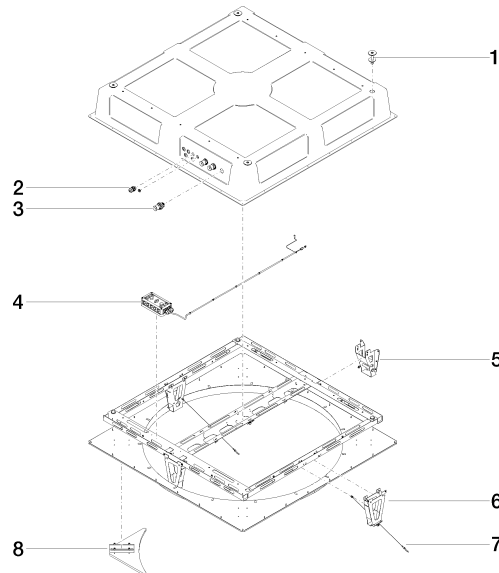

35 620 970 90

Spare parts list

No.	Item Number	Name	Quantity used	Delivery time
1	04 24 03 239 02 90	Mounting for Sensory Sky 140 x 95 x 90 mm -	4.00	14
4	90 10 01 192 00 90	Power supply for Aquamoon / Rainmoon Concealed rough parts, mechanical 215 x 93 x 57 mm -	1.00	14
5	90 17 20 205 00 90	Holder BG support system pivot mount, mechanical AQUAMOON support system concealed rough parts 163 x 241 x 92 mm -	1.00	-
Spare part can no longer be ordered, please order the replacement item				
6	90 17 20 209 00 90	Holder Spray holder BG support system, mechanical AQUAMOON support system concealed rough parts 163 x 241 x 92 mm -	1.00	-
Spare part can no longer be ordered, please order the replacement item				
7	90 21 50 007 00 90	Set for Aquamoon / Rainmoon Mounting cable 20 x 4 x 810 mm -	2.00	-
Spare part can no longer be ordered, please order the replacement item				
8	90 17 20 215 00 90	Stop for Aquamoon mechanical 350 x 350 x 49,8 mm -	4.00	-
Spare part can no longer be ordered, please order the replacement item				
3	90 24 03 285 00 90	AQUAMOON^{ATT} Connection 1/2" -	3.00	14
2	90 10 01 089 00 90	set of cable guides for Aquamoon / Rainmoon Concealed rough parts, mechanical Ø 30 x 100 mm -	1.00	-
Spare part can no longer be ordered, please order the replacement item