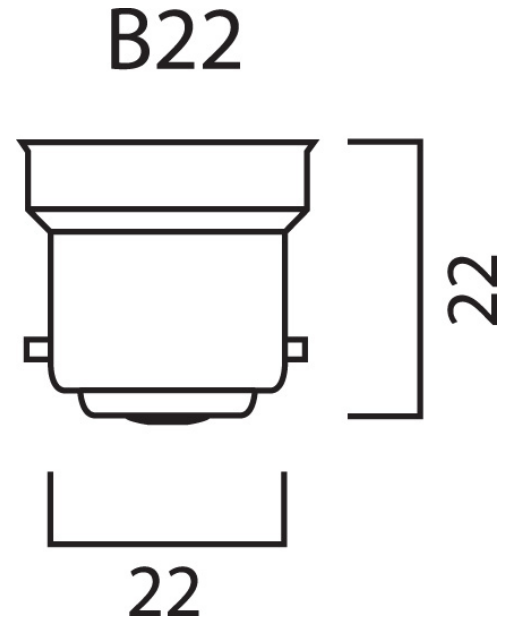

ToLEDo Candle V7 806LM 827 B22 SL 0029612

Useful luminous flux (#use)

806

Technical drawings

Data table

GENERAL DATA

Product name	ToLEDo Candle V7 806LM 827 B22 SL
Technology	LED
Watt (Rated) (W)	6.5
Cap/Base	B22
Fixture rating	Open
General application	Hospitality, Residential & Consumer
Operating temperature range (°C)	-20°C...+40°C
Performance ambient temperature Tq (°C)	25
ETIM Class	EC001959
Warranty	3 years