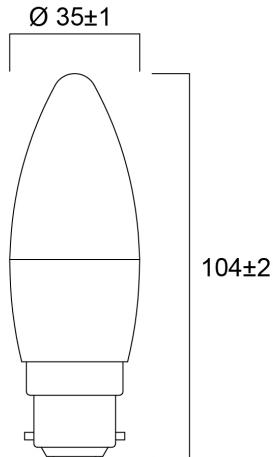

ToLEDo Candle V7 806LM 827 B22 SL 0029612

Useful luminous flux (#use)

806

Technical drawings

Data table

GENERAL DATA

Product name	ToLEDo Candle V7 806LM 827 B22 SL
Technology	LED
Watt (Rated) (W)	6.5
Cap/Base	B22
Fixture rating	Open
General application	Hospitality, Residential & Consumer
Operating temperature range (°C)	-20°C...+40°C
Performance ambient temperature Tq (°C)	25
ETIM Class	EC001959
Warranty	3 years