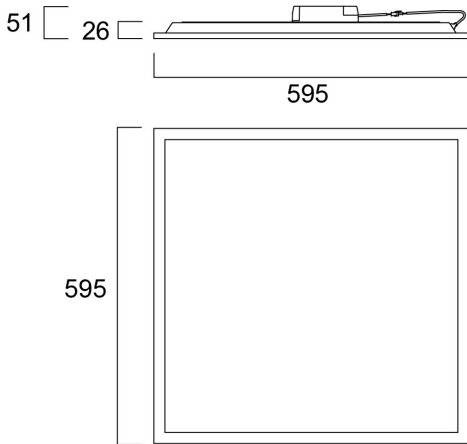

START Panel UGR19 600x600 4000lm 840 0044638

Technical drawings

Data table

GENERAL DATA

Product name	START Panel UGR19 600x600 4000lm 840
Technology	LED (3 SDCM)
Cap/Base	N/A
Housing	Steel
Mount	Ceiling recessed mounting, Suspended
General application	Education, Office
Operating temperature range (°C)	-10°C...+45°C
ETIM Class	EC002892
E-number FI	4279387
Warranty	5 years

OPTICAL DATA

Fixture luminous flux (lm)	4000
Luminaire efficacy (lm/W)	133
Colour temperature (K)	4000
Light colour	Neutral White