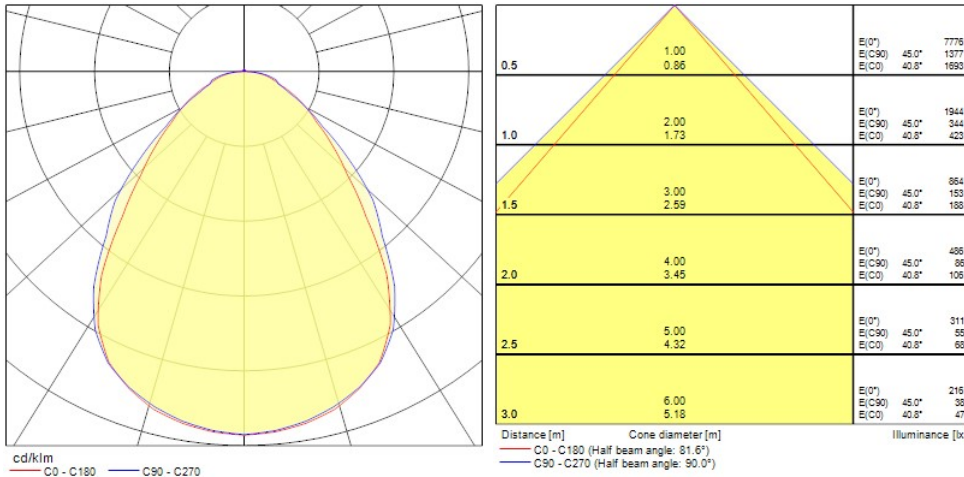

START Panel UGR19 600x600 4000lm 840 0044638

CRI (Ra)	80
Colour Variation Initial (SDCM)	3
Beam Angle (°)	90
Glare control	< 19
Photobiological Risk Group	RG0
Total power consumption (W)	30
Electrical protection	Class II
Control gear type	LED driver constant current
Dimmable	No
LED Flickering Rate	Ultra low (5% or less)
Housing colour	RAL 9003 - Signal white
IP rating	IP40/20
IK rating	IK03
Product EAN number	5410288446387
Warranty	5 years
Dimming method	N/A

Photometry