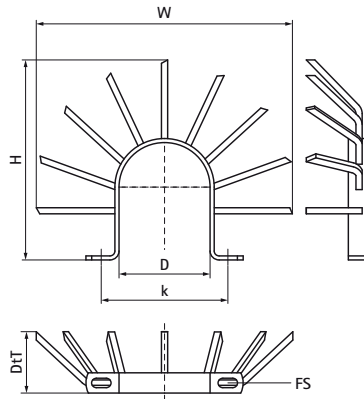

Walraven Intruder Deterrent Clamp

(B4020)

deters climbing on a rainwater downpipe

Features & benefits

- mounting per 2 clamps around the pipe (one clamp with claws pointed upwards, the other one with claws downwards)
- material: steel
- hot dip galvanized

Product Number	Outside Pipe Diameter	Distance 1	Heart To Heart Distance	Fixing Slot	Total Width x Total Height x Total Depth
<i>Reference letter</i>	<i>D</i>	<i>Dist 1</i>	<i>k</i>	<i>FS</i>	<i>W x H x DtT</i>
<i>Unit description</i>	<i>mm</i>	<i>mm</i>	<i>mm</i>	<i>mm</i>	<i>mm x mm x mm</i>
4191810	110	138	155	20x11	250 x 250 x 62