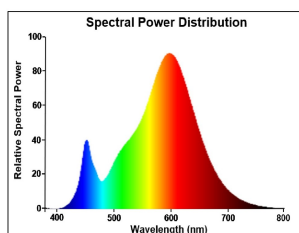

TOLEDO CANDLE

ToLEDo Candle V7 806LM 827 B22 SL
0029612

Wattage (W)	6.5
Dimmable	No
Average life (Nominal) (h)	15000
Product EAN number	5410288296128

PHOTOMETRY