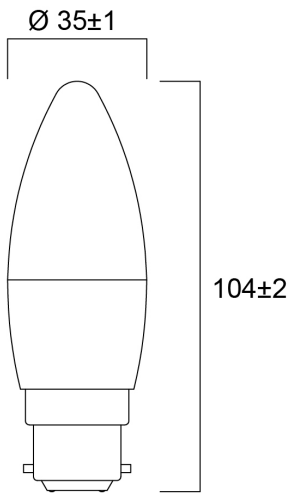

ToLEDo Candle V7 806LM 827 B22 SL

Item No: 0029612

SYLVANIA

Compact and elegant design Suitable replacement for halogen, incandescent and compact fluorescent candle lamps
Instant light at the flick of a switch Uniform light distribution Good colour rendering (CRI 80) Perfect for hotels,
restaurants, lobbies, corridors, stairwells, reception areas Lower maintenance costs 15,000 hours average rated life

Technical Assets

Dimensions (mm)

Photometrics

ToLEDo Candle V7 806LM 827 B22 SL

Item No: 0029612

SYLVANIA

General data

Product name	ToLEDo Candle V7 806LM 827 B22 SL
Technology	LED
Watt (Rated) (W)	6.5
Cap/Base	B22
Fixture rating	Open
General application	Hospitality, Residential & Consumer
Operating temperature range (°C)	-20°C...+40°C
Performance ambient temperature Tq (°C)	25
ETIM Class	EC001959
Warranty	3 years

Lifetime data

Lifespan L70 B50	15000
Average life (Nominal) (h)	15000
Average life (Rated) (h)	15000

Physical data

Nominal Product Length (mm)	103
Nominal Product Diameter (mm)	35
Weight (kg)	0.024

ToLEDo Candle V7 806LM 827 B22 SL

Item No: 0029612

Packaging

Product EAN number	5410288296128
Packaging single length / height (cm)	4.5
Packaging single width (cm)	4.5
Packaging single depth (cm)	11.0
DUN14 (inner)	15410288296125
Units per outer package	6
Packaging outer length / height (cm)	14.3
Packaging outer width (cm)	9.7
Packaging outer depth (cm)	12.0