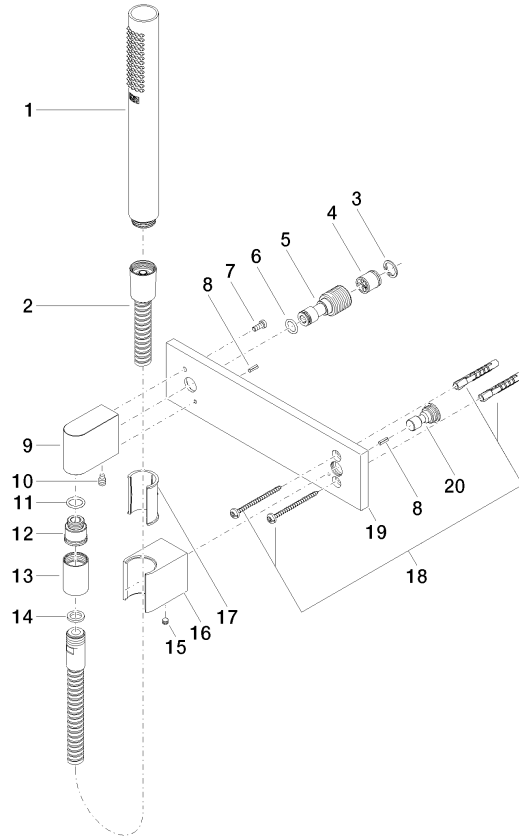

27 818 980 Product version up to 7/19/2018

Certificates and sustainability

LGA_29

Belgaqua_22_280_2 WRAS_2209

Spare parts list

No.	Item Number	Name	Quantity used	Delivery time
12	09 24 03 107 20 90	Nipple Ø 20 x 21,5 mm -	1.00	14
19	09 11 02 120-00	Rosette for spray sets 240 x 60 x 9 mm - Chrome	1.00	20
20	09 24 03 073 90	Nipple Ø 18 x 28 mm -	1.00	14
7	09 30 30 054 90	Mounting Cylinder head screw with hexagon socket with low profile M4 x 10 mm -	1.00	14
3	09 16 01 014 90	Ring Retaining ring Ø 15 x 1 mm -	1.00	14
9	09 11 03 046-00	Wall elbow - Chrome	1.00	20
17	09 18 40 078 90	Holder for hand shower Receptacle Ø 27,5 x 40,5 mm -	1.00	14
11	90 14 10 077 00 90	O-Ring EPDM 70 12,0 x 2,0 mm -	1.00	14
16	09 17 20 044-00	Wall bracket Elemental SPA Symetrics - Chrome	1.00	20
10	04 31 11 140 00 90	Mounting Threaded pin M6 x 10 mm -	1.00	14
5	09 24 03 116 20 90	Nipple Ø 21 x 50 mm -	1.00	14
15	90 31 11 112 00 90	Mounting Threaded pin M5 x 6 mm -	1.00	14
18	05 30 31 025 00 90	Mounting Bolt Round head 4,5 x 60 mm -	1.00	14
8	09 31 11 026 90	Grooved pin Ø 5 x12 mm -	2.00	14
4	90 23 01 141 00 90	Back-flow preventer -	1.00	14
13	90 21 02 069 00-00	Cover/sleeve M20 x 1 - Chrome	1.00	20
6	09 14 10 008 90	O-Ring 10,0 x 2,0 mm -	1.00	14
14	90 14 20 026 00 90	Washer 14 x 8 x 2 mm Centellen WS 3820 -	1.00	14
2	90 30 02 072 00-00	Metal shower hose 1/2" x 3/8" x 1250 mm - Chrome	1.00	20
1	90 12 11 140 40-00	Bar-type hand shower 15 l/min. - Chrome	1.00	-