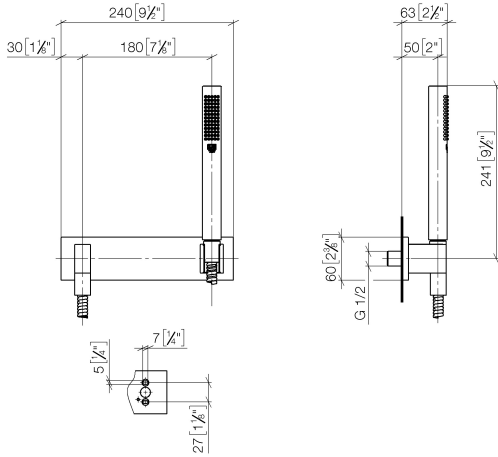

Recommended miscellaneous

Concealed wall elbow -

35 085 970 90

- min. recess depth 90 mm
- max. recess depth 163 mm

27 818 980 Product version up to 7/19/2018

mm [inches]

Flow rate chart

Codes & Standards

27 818 980 Product version up to 7/19/2018

Certificates and sustainability

LGA_29

Belgaqua_22_280_2 WRAS_2209

Spare parts list

No.	Item Number	Name	Quantity used	Delivery time
12	09 24 03 107 20 90	Nipple Ø 20 x 21,5 mm -	1.00	14
19	09 11 02 120-00	Rosette for spray sets 240 x 60 x 9 mm - Chrome	1.00	20
20	09 24 03 073 90	Nipple Ø 18 x 28 mm -	1.00	14
7	09 30 30 054 90	Mounting Cylinder head screw with hexagon socket with low profile M4 x 10 mm -	1.00	14
3	09 16 01 014 90	Ring Retaining ring Ø 15 x 1 mm -	1.00	14
9	09 11 03 046-00	Wall elbow - Chrome	1.00	20
17	09 18 40 078 90	Holder for hand shower Receptacle Ø 27,5 x 40,5 mm -	1.00	14
11	90 14 10 077 00 90	O-Ring EPDM 70 12,0 x 2,0 mm -	1.00	14
16	09 17 20 044-00	Wall bracket Elemental SPA Symetrics - Chrome	1.00	20
10	04 31 11 140 00 90	Mounting Threaded pin M6 x 10 mm -	1.00	14
5	09 24 03 116 20 90	Nipple Ø 21 x 50 mm -	1.00	14
15	90 31 11 112 00 90	Mounting Threaded pin M5 x 6 mm -	1.00	14
18	05 30 31 025 00 90	Mounting Bolt Round head 4,5 x 60 mm -	1.00	14
8	09 31 11 026 90	Grooved pin Ø 5 x12 mm -	2.00	14
4	90 23 01 141 00 90	Back-flow preventer -	1.00	14
13	90 21 02 069 00-00	Cover/sleeve M20 x 1 - Chrome	1.00	20
6	09 14 10 008 90	O-Ring 10,0 x 2,0 mm -	1.00	14
14	90 14 20 026 00 90	Washer 14 x 8 x 2 mm Centellen WS 3820 -	1.00	14
2	90 30 02 072 00-00	Metal shower hose 1/2" x 3/8" x 1250 mm - Chrome	1.00	20
1	90 12 11 140 40-00	Bar-type hand shower 15 l/min. - Chrome	1.00	-