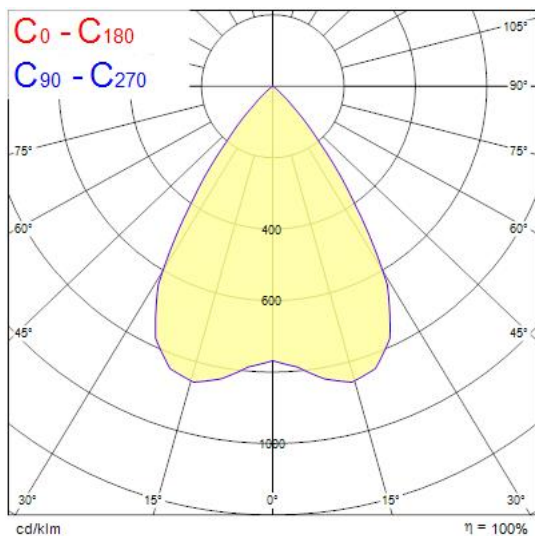

Concord

Solstice 150 1200lm 930 DALI 2070131

Photobiological Risk Group	RG0
Total power consumption (W)	10
Electrical protection	Class II
Control gear type	LED driver constant current
Minimum dimming level (%)	1
LED Flickering Rate	Ultra low (5% or less)
Housing colour	RAL9016
IP rating	IP40/20
IK rating	IK02
Product EAN number	5025768701315
Warranty	5 years
Dimming method	DALI, DALI-2, Switch-dim (mains-rated)
Useful luminous flux (#use)	1200

Photometry