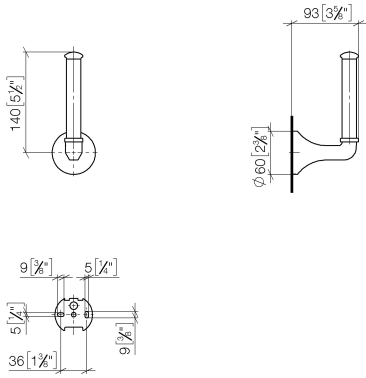

83 590 361 Product version from 7/3/2016

- height 170 mm
- rosette Ø 60 mm
- 93mm projection

	Durabronz (23kt Gold)	83 590 361-09
	Chrome	83 590 361-00
	Brushed Platinum	83 590 361-06
	Platinum	83 590 361-08
	Brushed Durabronz (23kt Gold)	83 590 361-28
	Brushed Gold (PVD)	83 590 361-37
	Brushed Dark Brass (PVD)	83 590 361-39
	Brushed Bronze (PVD)	83 590 361-42
	Brushed Dark Platinum	83 590 361-99

83 590 361 Product version from 7/3/2016

mm [inches]

83 590 361 Product version from 7/3/2016

Parts for other finishes can be found here: [Chrome](#)

Spare parts list

No.	Item Number	Name	Quantity used	Delivery time
1	04 31 11 140 00 90	Mounting Threaded pin M6 x 10 mm -	1.00	14
2	05 17 97 507 00 90	Attachment set 52 x 45 x 70 mm -	1.00	14