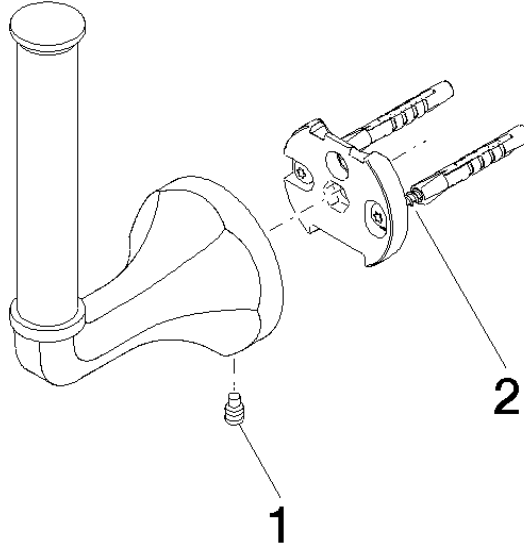

83 590 361 Product version from 7/3/2016

- height 170 mm
- rosette Ø 60 mm
- 93mm projection

	Durabronz (23kt Gold)	83 590 361-09
	Chrome	83 590 361-00
	Brushed Platinum	83 590 361-06
	Platinum	83 590 361-08
	Brushed Durabronz (23kt Gold)	83 590 361-28
	Brushed Gold (PVD)	83 590 361-37
	Brushed Dark Brass (PVD)	83 590 361-39
	Brushed Bronze (PVD)	83 590 361-42
	Brushed Dark Platinum	83 590 361-99

83 590 361 Product version from 7/3/2016

mm [inches]

83 590 361 Product version from 7/3/2016

Parts for other finishes can be found here: [Chrome](#)

Spare parts list

No.	Item Number	Name	Quantity used	Delivery time
1	04 31 11 140 00 90	Mounting Threaded pin M6 x 10 mm -	1.00	14
2	05 17 97 507 00 90	Attachment set 52 x 45 x 70 mm -	1.00	14