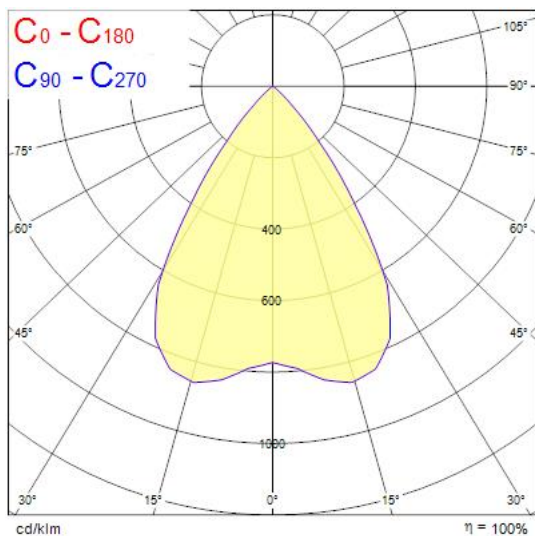

Concord

Solstice 150 1900lm 930 DALI 2070133

Photobiological Risk Group	RG0
Total power consumption (W)	15
Electrical protection	Class II
Control gear type	LED driver constant current
Minimum dimming level (%)	1
LED Flickering Rate	Ultra low (5% or less)
Housing colour	RAL9016
IP rating	IP40/20
IK rating	IK02
Product EAN number	5025768701339
Warranty	5 years
Dimming method	DALI, DALI-2, Switch-dim (mains-rated)
Useful luminous flux (#use)	1900

Photometry