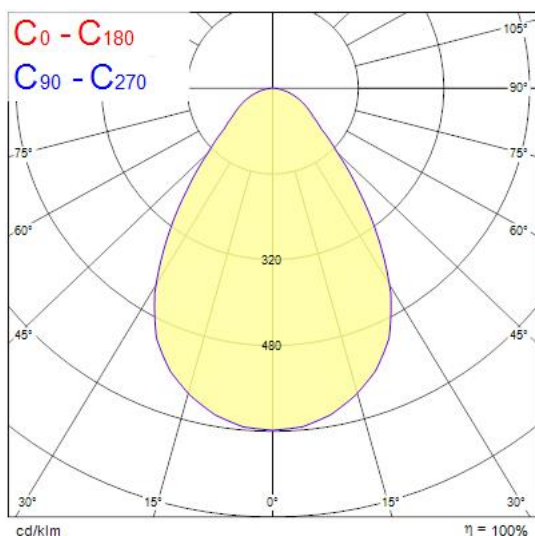

Concord

Solstice 150 1800lm 930 DALI WW 2070137

Photobiological Risk Group	RG0
Total power consumption (W)	15
Electrical protection	Class II
Control gear type	LED driver constant current
Minimum dimming level (%)	1
LED Flickering Rate	Ultra low (5% or less)
Housing colour	RAL9016
IP rating	IP40/20
IK rating	IK02
Product EAN number	5025768701377
Warranty	5 years
Dimming method	DALI, DALI-2, Switch-dim (mains-rated)
Useful luminous flux (#use)	1800

Photometry