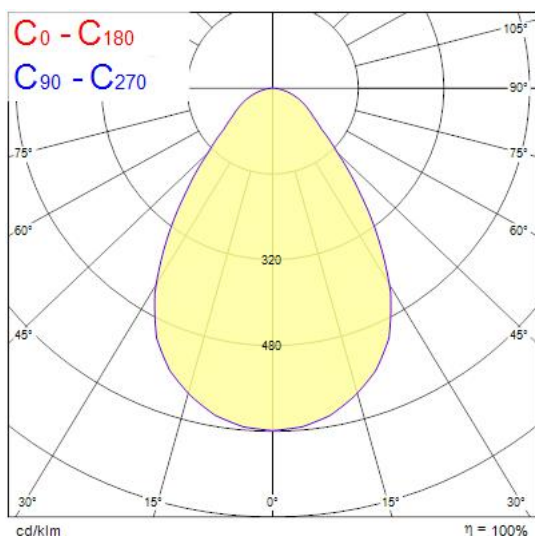

Concord

Solstice 150 1850lm 940 DALI WW 2070138

Photobiological Risk Group	RG0
Total power consumption (W)	15
Electrical protection	Class II
Control gear type	LED driver constant current
Minimum dimming level (%)	1
LED Flickering Rate	Ultra low (5% or less)
Housing colour	RAL9016
IP rating	IP40/20
IK rating	IK02
Product EAN number	5025768701384
Warranty	5 years
Dimming method	DALI, DALI-2, Switch-dim (mains-rated)
Useful luminous flux (#use)	1850

Photometry