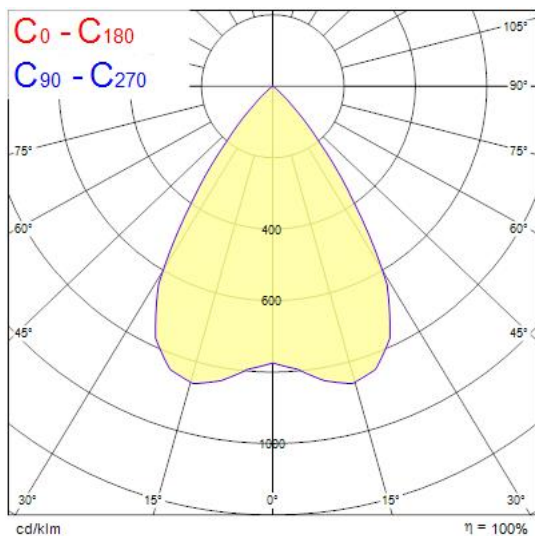

Concord

Solstice 150 1450lm LUMI 930 DALI 2070141

Photobiological Risk Group	RG0
Total power consumption (W)	17
Electrical protection	Class II
Control gear type	LED driver constant current
Minimum dimming level (%)	1
LED Flickering Rate	Ultra low (5% or less)
Housing colour	RAL9016
IP rating	IP40/20
IK rating	IK02
Product EAN number	5025768701414
Warranty	5 years
Dimming method	DALI, DALI-2, Switch-dim (mains-rated)
Useful luminous flux (#use)	1450

Photometry