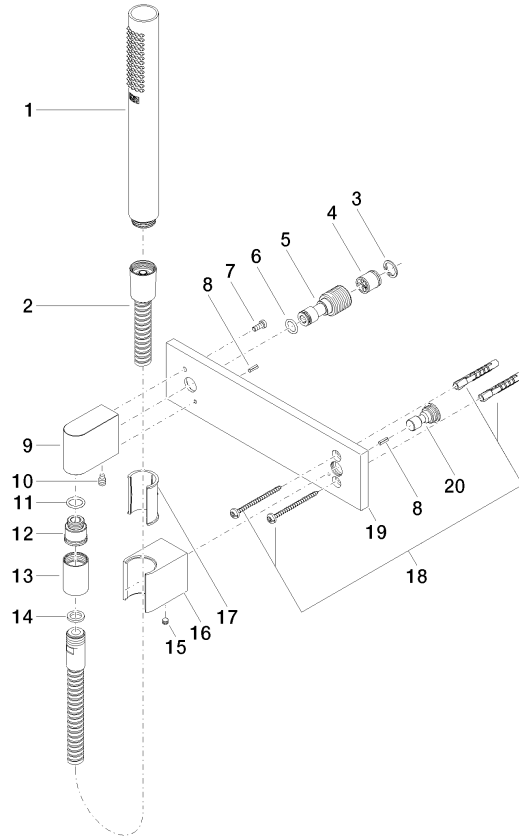

### Certificates and sustainability

LGA\_29

Belgaqua\_22\_280\_2 WRAS\_2209

**Spare parts list**

No.	Item Number	Name	Quantity used	Delivery time
17	09 18 40 078 90	Holder for hand shower Receptacle Ø 27,5 x 40,5 mm -	1.00	14
10	04 31 11 140 00 90	Mounting Threaded pin M6 x 10 mm -	1.00	14
5	09 24 03 116 20 90	Nipple Ø 21 x 50 mm -	1.00	14
18	05 30 31 025 00 90	Mounting Bolt Round head 4,5 x 60 mm -	1.00	14
14	90 14 20 026 00 90	Washer 14 x 8 x 2 mm Centellen WS 3820 -	1.00	14
20	09 24 03 073 90	Nipple Ø 18 x 28 mm -	1.00	14
8	09 31 11 026 90	Grooved pin Ø 5 x12 mm -	2.00	14
11	90 14 10 077 00 90	O-Ring EPDM 70 12,0 x 2,0 mm -	1.00	14
15	90 31 11 112 00 90	Mounting Threaded pin M5 x 6 mm -	1.00	14
3	09 16 01 014 90	Ring Retaining ring Ø 15 x 1 mm -	1.00	14
16	09 17 20 044-06	Wall bracket Elemental SPA Symetrics - Brushed Platinum	1.00	20
2	90 30 02 072 00-06	Metal shower hose 1/2" x 3/8" x 1250 mm - Brushed Stainless Steel / Platinum Matt	1.00	20
12	09 24 03 107 20 90	Nipple Ø 20 x 21,5 mm -	1.00	14
13	90 21 02 069 00-06	Cover/sleeve M20 x 1 - Brushed Platinum	1.00	20
4	90 23 01 141 00 90	Back-flow preventer -	1.00	14
19	09 11 02 120-06	Rosette for spray sets 240 x 60 x 9 mm - Brushed Platinum	1.00	20
6	09 14 10 008 90	O-Ring 10,0 x 2,0 mm -	1.00	14
9	09 11 03 046-06	Wall elbow - Brushed Platinum	1.00	20
7	09 30 30 054 90	Mounting Cylinder head screw with hexagon socket with low profile M4 x 10 mm -	1.00	14
1	90 12 11 140 40-06	Bar-type hand shower 15 l/min. - Brushed Platinum	1.00	-