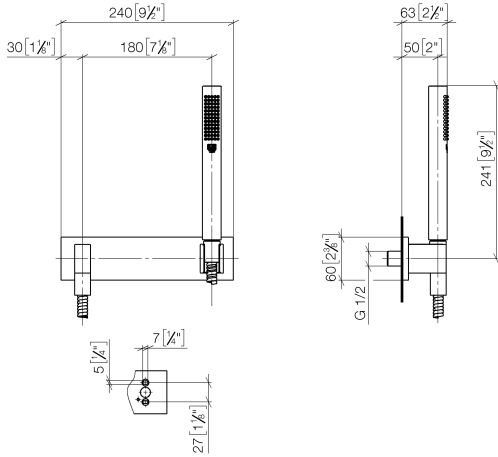

### Recommended miscellaneous

**Concealed wall elbow -**

35 085 970 90

- min. recess depth 90 mm
- max. recess depth 163 mm

27 818 980 Product version up to 7/19/2018

mm [inches]

Flow rate chart

Codes & Standards

### Certificates and sustainability

LGA\_29

Belgaqua\_22\_280\_2 WRAS\_2209

**Spare parts list**

No.	Item Number	Name	Quantity used	Delivery time
17	09 18 40 078 90	Holder for hand shower Receptacle Ø 27,5 x 40,5 mm -	1.00	14
10	04 31 11 140 00 90	Mounting Threaded pin M6 x 10 mm -	1.00	14
5	09 24 03 116 20 90	Nipple Ø 21 x 50 mm -	1.00	14
18	05 30 31 025 00 90	Mounting Bolt Round head 4,5 x 60 mm -	1.00	14
14	90 14 20 026 00 90	Washer 14 x 8 x 2 mm Centellen WS 3820 -	1.00	14
20	09 24 03 073 90	Nipple Ø 18 x 28 mm -	1.00	14
8	09 31 11 026 90	Grooved pin Ø 5 x12 mm -	2.00	14
11	90 14 10 077 00 90	O-Ring EPDM 70 12,0 x 2,0 mm -	1.00	14
15	90 31 11 112 00 90	Mounting Threaded pin M5 x 6 mm -	1.00	14
3	09 16 01 014 90	Ring Retaining ring Ø 15 x 1 mm -	1.00	14
16	09 17 20 044-06	Wall bracket Elemental SPA Symetrics - Brushed Platinum	1.00	20
2	90 30 02 072 00-06	Metal shower hose 1/2" x 3/8" x 1250 mm - Brushed Stainless Steel / Platinum Matt	1.00	20
12	09 24 03 107 20 90	Nipple Ø 20 x 21,5 mm -	1.00	14
13	90 21 02 069 00-06	Cover/sleeve M20 x 1 - Brushed Platinum	1.00	20
4	90 23 01 141 00 90	Back-flow preventer -	1.00	14
19	09 11 02 120-06	Rosette for spray sets 240 x 60 x 9 mm - Brushed Platinum	1.00	20
6	09 14 10 008 90	O-Ring 10,0 x 2,0 mm -	1.00	14
9	09 11 03 046-06	Wall elbow - Brushed Platinum	1.00	20
7	09 30 30 054 90	Mounting Cylinder head screw with hexagon socket with low profile M4 x 10 mm -	1.00	14
1	90 12 11 140 40-06	Bar-type hand shower 15 l/min. - Brushed Platinum	1.00	-