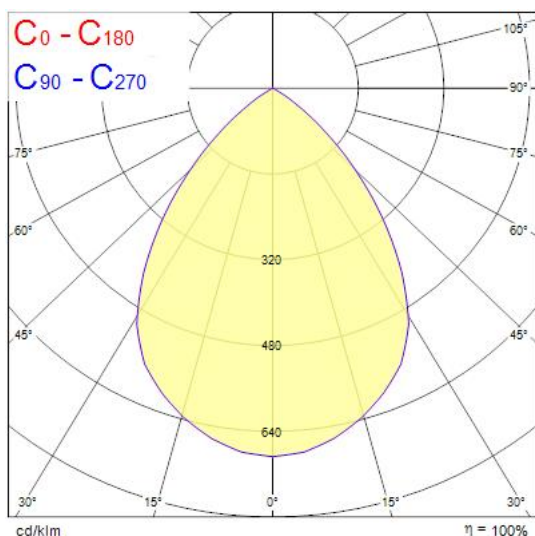

Concord

Solstice 200 1500lm 930 DALI BB 2070152

Photobiological Risk Group	RG0
Total power consumption (W)	17
Electrical protection	Class II
Control gear type	LED driver constant current
Minimum dimming level (%)	1
LED Flickering Rate	Ultra low (5% or less)
Housing colour	RAL9005
IP rating	IP40/20
IK rating	IK02
Product EAN number	5025768701520
Warranty	5 years
Dimming method	DALI, DALI-2, Switch-dim (mains-rated)
Useful luminous flux (#use)	1500

Photometry