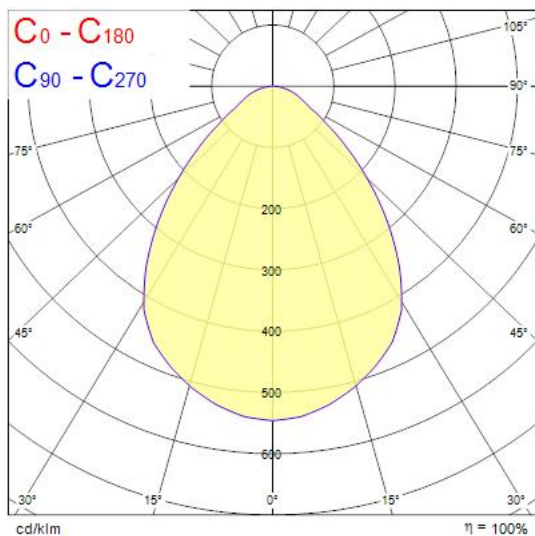

Concord

Solstice 200 2300lm 930 DALI WW 2070154

Photobiological Risk Group	RG0
Total power consumption (W)	17
Electrical protection	Class II
Control gear type	LED driver constant current
Minimum dimming level (%)	1
LED Flickering Rate	Ultra low (5% or less)
Housing colour	RAL9016
IP rating	IP40/20
IK rating	IK02
Product EAN number	5025768701544
Warranty	5 years
Dimming method	DALI, DALI-2, Switch-dim (mains-rated)
Useful luminous flux (#use)	2300

Photometry