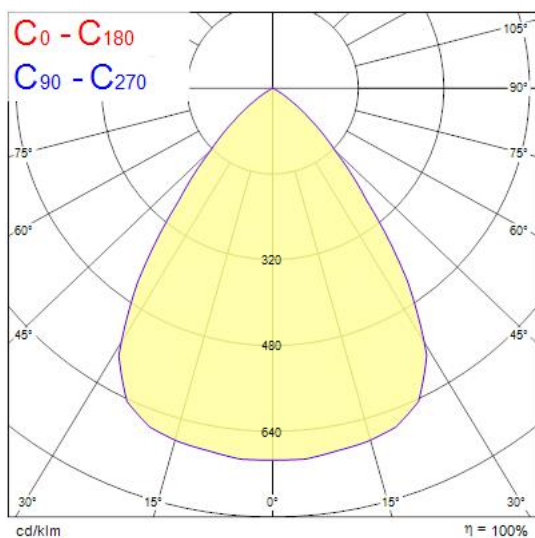

Concord

Solstice 200 5900lm 930 DALI 2070165

Photobiological Risk Group	RG0
Total power consumption (W)	46
Electrical protection	Class II
Control gear type	LED driver constant current
Minimum dimming level (%)	1
LED Flickering Rate	Ultra low (5% or less)
Housing colour	RAL9016
IP rating	IP40/20
IK rating	IK02
Product EAN number	5025768701650
Warranty	5 years
Dimming method	DALI, DALI-2, Switch-dim (mains-rated)
Useful luminous flux (#use)	5900

Photometry