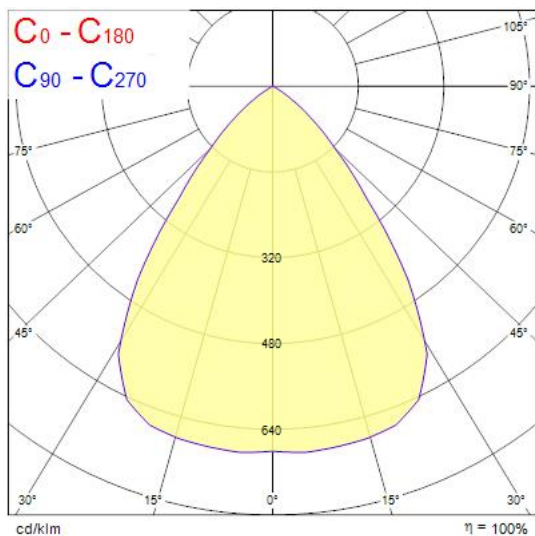

Concord

Solstice 200 6050lm 940 DALI 2070166

Photobiological Risk Group	RG1
Total power consumption (W)	46
Electrical protection	Class II
Control gear type	LED driver constant current
Minimum dimming level (%)	1
LED Flickering Rate	Ultra low (5% or less)
Housing colour	RAL9016
IP rating	IP40/20
IK rating	IK02
Product EAN number	5025768701667
Warranty	5 years
Dimming method	DALI, DALI-2, Switch-dim (mains-rated)
Useful luminous flux (#use)	6050

Photometry