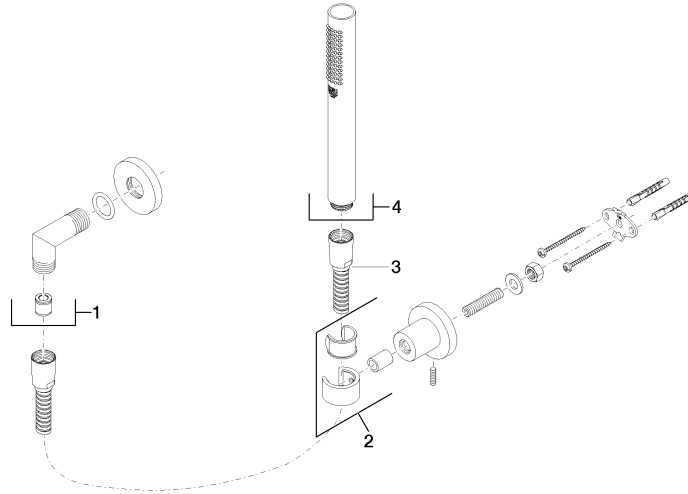

**Technical data:**

- rosette for wall elbow Ø 55mm
- rosette for shower holder Ø 55mm
- 1/2" wall elbow
- 1/2" shower outlet

**Notes:**

	Matte Black	27 802 892-33
	Chrome	27 802 892-00
	Brushed Platinum	27 802 892-06
	Platinum	27 802 892-08
	Dark Chrome	27 802 892-19
	Brushed Durabronze (23kt Gold)	27 802 892-28
	Brushed Gold (PVD)	27 802 892-37
	Brushed Dark Brass (PVD)	27 802 892-39
	Brushed Bronze (PVD)	27 802 892-42
	Brushed Dark Bronze (PVD)	27 802 892-43
	Brushed Champagne (22kt Gold)	27 802 892-46
	Champagne (22kt Gold)	27 802 892-47
	Brushed Chrome	27 802 892-93
	Brushed Dark Platinum	27 802 892-99

### Spare parts list

No.	Item Number	Name	Quantity used	Delivery time
2	28 050 892-33	TARA Wall bracket - Matte Black	1.00	20
1	28 450 892-33	TARA Wall elbow - Matte Black	1.00	-
	Spare part can no longer be ordered, please order the replacement item			
	28450625-33	Wall elbow - Matte Black		
3	28 104 970-33	Metal shower hose 1/2" x 1/2" x 1250 mm - Matte Black	1.00	14
4	28 029 979-33	SERIES-VARIOUS Hand shower - Matte Black	1.00	40