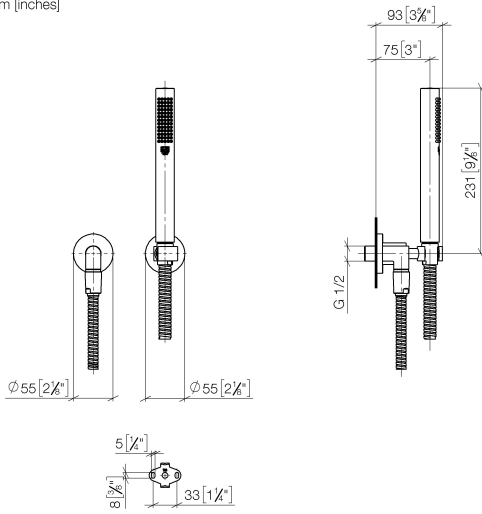

27 802 892

- COMPACT RAIN, max. flow rate 15 l/min (at 3 bar)
- Function from: 5 l/min
- inherently safe from back flow
- with anti-scale system
- metal shower hose 1250mm with integrated anti-twist protection

**Technical data:**

- rosette for wall elbow Ø 55mm
- rosette for shower holder Ø 55mm
- 1/2" wall elbow
- 1/2" shower outlet

**Notes:**

	Matte Black	27 802 892-33
	Chrome	27 802 892-00
	Brushed Platinum	27 802 892-06
	Platinum	27 802 892-08
	Dark Chrome	27 802 892-19
	Brushed Durabronze (23kt Gold)	27 802 892-28
	Brushed Gold (PVD)	27 802 892-37
	Brushed Dark Brass (PVD)	27 802 892-39
	Brushed Bronze (PVD)	27 802 892-42
	Brushed Dark Bronze (PVD)	27 802 892-43
	Brushed Champagne (22kt Gold)	27 802 892-46
	Champagne (22kt Gold)	27 802 892-47
	Brushed Chrome	27 802 892-93
	Brushed Dark Platinum	27 802 892-99

Recommended miscellaneous

- Concealed wall elbow -** 35 085 970 90
- min. recess depth 90 mm
  - max. recess depth 163 mm

27 802 892

mm [inches]

Flow rate chart

Codes & Standards

DIN 4109

EN 1717

### Spare parts list

No.	Item Number	Name	Quantity used	Delivery time
2	28 050 892-33	TARA Wall bracket - Matte Black	1.00	20
1	28 450 892-33	TARA Wall elbow - Matte Black	1.00	-
	Spare part can no longer be ordered, please order the replacement item			
	28450625-33	Wall elbow - Matte Black		
3	28 104 970-33	Metal shower hose 1/2" x 1/2" x 1250 mm - Matte Black	1.00	14
4	28 029 979-33	SERIES-VARIOUS Hand shower - Matte Black	1.00	40