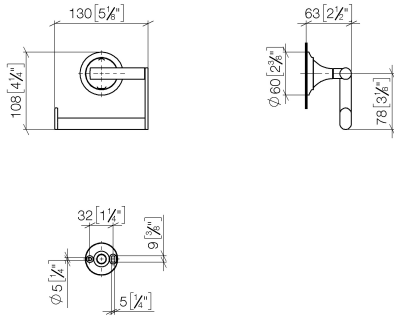

83 500 809 Product version from 4/1/2024

- width 130mm
- height 108 mm
- rosette Ø 60 mm
- 63mm projection

	Platinum	83 500 809-08
	Chrome	83 500 809-00
	Brushed Platinum	83 500 809-06
	Dark Chrome	83 500 809-19
	Brushed Durabronze (23kt Gold)	83 500 809-28
	Brushed Gold (PVD)	83 500 809-37
	Brushed Dark Brass (PVD)	83 500 809-39
	Brushed Bronze (PVD)	83 500 809-42
	Brushed Dark Bronze (PVD)	83 500 809-43
	Brushed Champagne (22kt Gold)	83 500 809-46
	Champagne (22kt Gold)	83 500 809-47
	Brushed Dark Platinum	83 500 809-99

83 500 809 Product version from 4/1/2024

mm [inches]

83 500 809 Product version from 4/1/2024

Parts for other finishes can be found here: [Chrome](#)

Spare parts list

No.	Item Number	Name	Quantity used	Delivery time
2	90 17 20 759 00 90	Holder Wall plate Ø 45 x 16 mm -	1.00	14
1	05 30 31 025 00 90	Mounting Bolt Round head 4,5 x 60 mm -	1.00	14