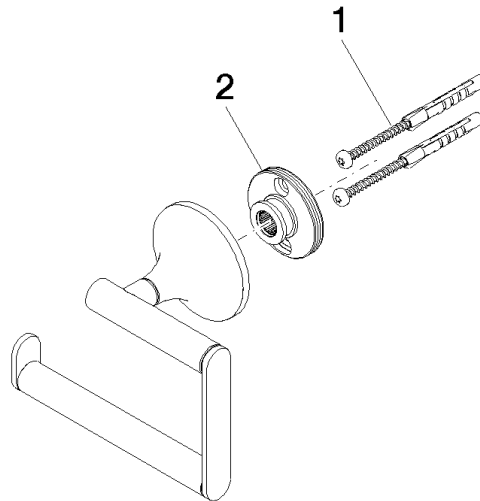

83 500 809 Product version from 4/1/2024

- width 130mm
- height 108 mm
- rosette Ø 60 mm
- 63mm projection

	Platinum	83 500 809-08
	Chrome	83 500 809-00
	Brushed Platinum	83 500 809-06
	Dark Chrome	83 500 809-19
	Brushed Durabronze (23kt Gold)	83 500 809-28
	Brushed Gold (PVD)	83 500 809-37
	Brushed Dark Brass (PVD)	83 500 809-39
	Brushed Bronze (PVD)	83 500 809-42
	Brushed Dark Bronze (PVD)	83 500 809-43
	Brushed Champagne (22kt Gold)	83 500 809-46
	Champagne (22kt Gold)	83 500 809-47
	Brushed Dark Platinum	83 500 809-99

83 500 809 Product version from 4/1/2024

mm [inches]

83 500 809 Product version from 4/1/2024

Parts for other finishes can be found here: [Chrome](#)

Spare parts list

No.	Item Number	Name	Quantity used	Delivery time
2	90 17 20 759 00 90	Holder Wall plate Ø 45 x 16 mm -	1.00	14
1	05 30 31 025 00 90	Mounting Bolt Round head 4,5 x 60 mm -	1.00	14