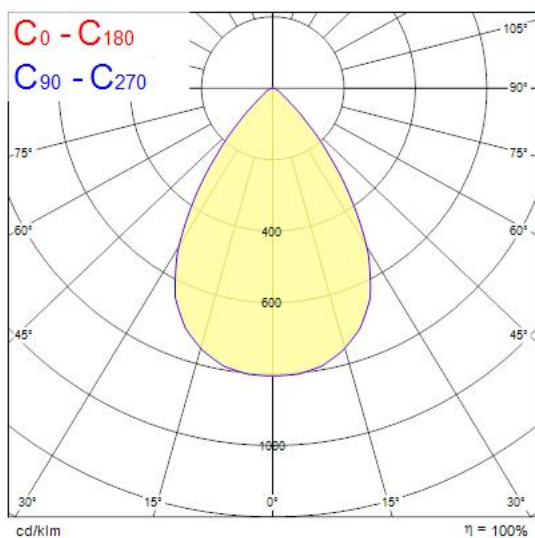

Concord

Solstice 150 1250lm 930 DALI GB 2070227

Photobiological Risk Group	RG0
Total power consumption (W)	15
Electrical protection	Class II
Control gear type	LED driver constant current
Minimum dimming level (%)	1
LED Flickering Rate	Ultra low (5% or less)
Housing colour	RAL9005
IP rating	IP40/20
IK rating	IK02
Product EAN number	5025768702275
Warranty	5 years
Dimming method	DALI, DALI-2, Switch-dim (mains-rated)
Useful luminous flux (#use)	1250

Photometry