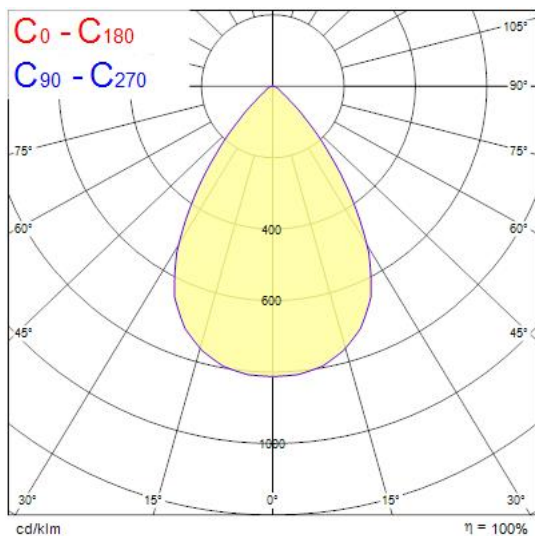

Concord

Solstice 150 1300lm 940 DALI GB 2070228

Photobiological Risk Group	RG0
Total power consumption (W)	15
Electrical protection	Class II
Control gear type	LED driver constant current
Minimum dimming level (%)	1
LED Flickering Rate	Ultra low (5% or less)
Housing colour	RAL9005
IP rating	IP40/20
IK rating	IK02
Product EAN number	5025768702282
Warranty	5 years
Dimming method	DALI, DALI-2, Switch-dim (mains-rated)
Useful luminous flux (#use)	1300

Photometry