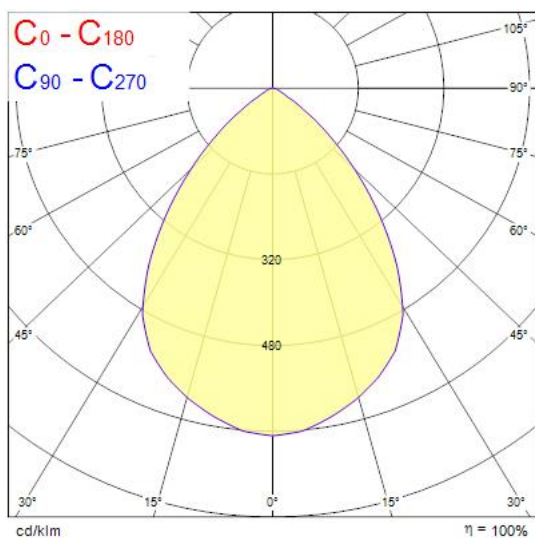

Concord

Solstice 200 1700lm 930 DALI GB 2070229

Photobiological Risk Group	RG0
Total power consumption (W)	17
Electrical protection	Class II
Control gear type	LED driver constant current
Minimum dimming level (%)	1
LED Flickering Rate	Ultra low (5% or less)
Housing colour	RAL9005
IP rating	IP40/20
IK rating	IK02
Product EAN number	5025768702299
Warranty	5 years
Dimming method	DALI, DALI-2, Switch-dim (mains-rated)
Useful luminous flux (#use)	1700

Photometry