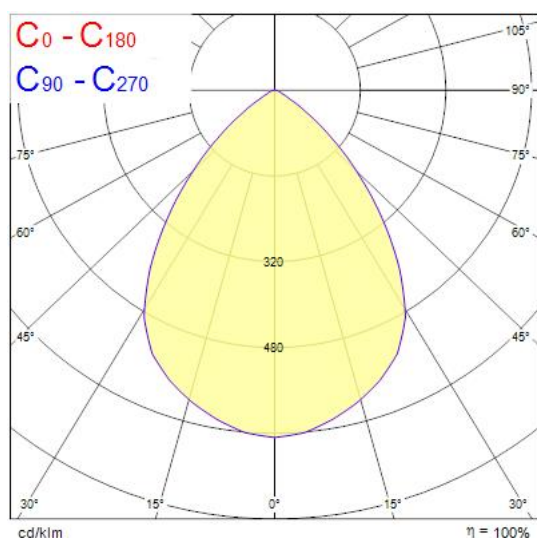

Concord

Solstice 200 1800lm 940 DALI GB 2070230

Photobiological Risk Group	RG1
Total power consumption (W)	17
Electrical protection	Class II
Control gear type	LED driver constant current
Minimum dimming level (%)	1
LED Flickering Rate	Ultra low (5% or less)
Housing colour	RAL9005
IP rating	IP40/20
IK rating	IK02
Product EAN number	5025768702305
Warranty	5 years
Dimming method	DALI, DALI-2, Switch-dim (mains-rated)
Useful luminous flux (#use)	1800

Photometry