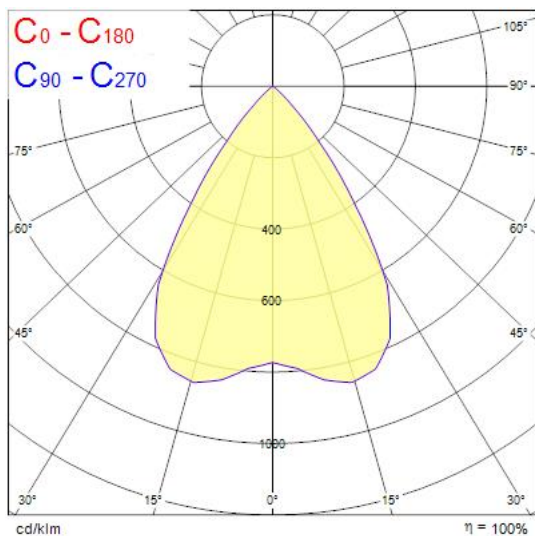

Concord

Solstice 150 1900lm 930 DALI SB 2070231

Photobiological Risk Group	RG0
Total power consumption (W)	15
Electrical protection	Class II
Control gear type	LED driver constant current
Minimum dimming level (%)	1
LED Flickering Rate	Ultra low (5% or less)
Housing colour	RAL9005
IP rating	IP40/20
IK rating	IK02
Product EAN number	5025768702312
Warranty	5 years
Dimming method	DALI, DALI-2, Switch-dim (mains-rated)
Useful luminous flux (#use)	1900

Photometry