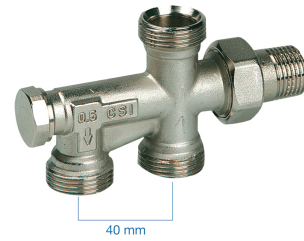

RAD04-100V: Radiator connector with 3/4" eurocone connections, straight

Commercial information

Certificates

Applications

Heating

Solutions

Building installations, Industry, Utility

Technical characteristics

Material	Brass
Female pipe connection	✓
Connection direction, pipes	Towards floor/wall
Supply on radiator side	✗
Surface protection	Untreated
Lockable	✗
Adjustable	✗
Suitable for filling/drain tap	✗

Related products