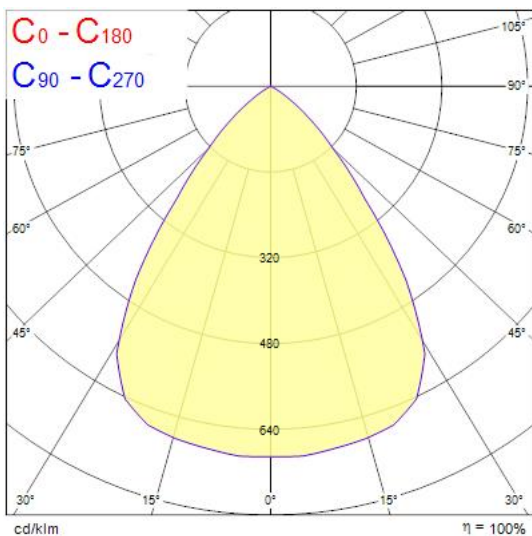

Concord

Solstice 200 2300lm 930 DALI SB 2070233

Photobiological Risk Group	RG1
Total power consumption (W)	17
Electrical protection	Class II
Control gear type	LED driver constant current
Minimum dimming level (%)	1
LED Flickering Rate	Ultra low (5% or less)
Housing colour	RAL9005
IP rating	IP40/20
IK rating	IK02
Product EAN number	5025768702336
Warranty	5 years
Dimming method	DALI, DALI-2, Switch-dim (mains-rated)
Useful luminous flux (#use)	2300

Photometry