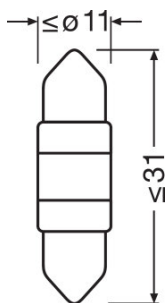

### Technical data

#### Product information

|   |   |
|---|---|
| Order reference                             | 6438DWP   |
| Product type (off-road vs. on-road)         | Off-road $\pm$ C5W                                  |
| Application (Category and Product specific) | Mainly used for number plate/ interior applications |

#### Dimensions & weight

|                |         |
|----------------|---------|
| Diameter       | 11.0 mm |
| Product weight | 2.90 g  |
| Length         | 31.0 mm |