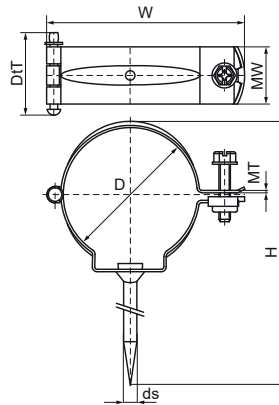

## Walraven Hinged Pipe Clamp 400 Round (BUP1000)

(B4005)

for rain waterpipes

### Features & benefits

- with quick locking system, type KSB
- for fixing of round rainwater pipes
- locking screw: combi slot screw
- material: steel
- stainless steel locking screw(s)
- clamp: product is part of the Walraven BIS UltraProtect® 1000 system
- suitable for in- and outdoor applications
- stands min. 1,000 hours salt spray test (max. 5% red rust) according to ISO 9227

### EPD

Product Number	Outside Pipe Diameter	Connection Thread	Total Height	Total Width	Total Depth	Material Width	Material Thickness	Screw Size	Maximum Allowed Load Faz	Approvals
Reference Letter	D	G	H	W	DtT	MW	MT	ds	F <sub>o,z</sub>	
Unit description	mm		mm	mm	mm	mm	mm		N	
4001080	80	None	179	115	30	30	1.25	M6	500	EPD
4001100	100	None	201	135	30	30	1.25	M6	500	EPD