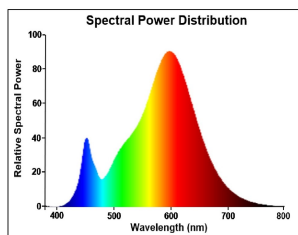

PRODUCT OVERVIEW

Product name	ToLEDo Candle V7 806LM 827 B22 SL
Technology	LED
Watt (Rated) (W)	6.5
Cap/Base	B22
Fixture rating	Open
General application	Hospitality, Residential & Consumer
ETIM Class	EC001959
Warranty	3 years
Useful luminous flux (Fuse)	806
Luminous flux (lm)	806
Correlated colour temperature (k)	2700
Light colour	Homelight
CRI (Ra)	80
Colour Variation Initial (SDCM)	SDCM6
Photobiological Risk Group	RG0
Power consumption (W)	6.5

TOLEDO CANDLE

ToLEDo Candle V7 806LM 827 B22 SL
0029612

Wattage (W)	6.5
Dimmable	No
Average life (Nominal) (h)	15000
Product EAN number	5410288296128

PHOTOMETRY

TECHNICAL DRAWINGS