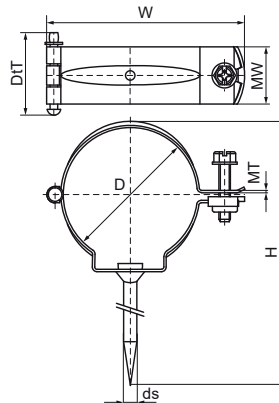

Walraven Hinged Pipe Clamp 400 Round (BUP1000)

(B4005)

for rain waterpipes

Features & benefits

- with quick locking system, type KSB
- for fixing of round rainwater pipes
- locking screw: combi slot screw
- material: steel
- stainless steel locking screw(s)
- clamp: product is part of the Walraven BIS UltraProtect® 1000 system
- suitable for in- and outdoor applications
- stands min. 1,000 hours salt spray test (max. 5% red rust) according to ISO 9227

EPD

Product Number	Outside Pipe Diameter	Connection Thread	Total Height	Total Width	Total Depth	Material Width	Material Thickness	Screw Size	Maximum Allowed Load Faz	Approvals
Reference Letter	D	G	H	W	DtT	MW	MT	ds	F _{0,z}	
Unit description	mm		mm	mm	mm	mm	mm		N	
4001080	80	None	179	115	30	30	1.25	M6	500	EPD
4001100	100	None	201	135	30	30	1.25	M6	500	EPD