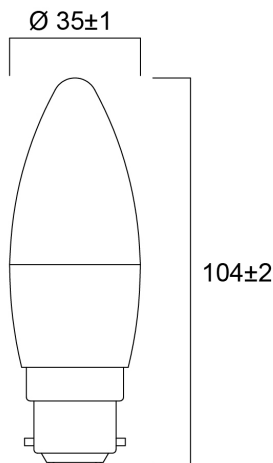

ToLEDo Candle V7 806LM 827 B22 SL

Item No: 0029612

SYLVANIA

Compact and elegant design Suitable replacement for halogen, incandescent and compact fluorescent candle lamps
Instant light at the flick of a switch Uniform light distribution Good colour rendering (CRI 80) Perfect for hotels,
restaurants, lobbies, corridors, stairwells, reception areas Lower maintenance costs 15,000 hours average rated life

Technical Assets

Dimensions (mm)

Photometrics

ToLEDo Candle V7 806LM 827 B22 SL

Item No: 0029612

SYLVANIA

General data

Product name	ToLEDo Candle V7 806LM 827 B22 SL
Technology	LED
Watt (Rated) (W)	6.5
Cap/Base	B22
Fixture rating	Open
General application	Hospitality, Residential & Consumer
Operating temperature range (°C)	-20°C...+40°C
Performance ambient temperature Tq (°C)	25
ETIM Class	EC001959
Warranty	3 years

Lifetime data

Lifespan L70 B50	15000
Average life (Nominal) (h)	15000
Average life (Rated) (h)	15000

Physical data

Nominal Product Length (mm)	103
Nominal Product Diameter (mm)	35
Weight (kg)	0.024

ToLEDo Candle V7 806LM 827 B22 SL

Item No: 0029612

Packaging

Product EAN number	5410288296128
Packaging single length / height (cm)	4.5
Packaging single width (cm)	4.5
Packaging single depth (cm)	11.0
DUN14 (inner)	15410288296125
Units per outer package	6
Packaging outer length / height (cm)	14.3
Packaging outer width (cm)	9.7
Packaging outer depth (cm)	12.0