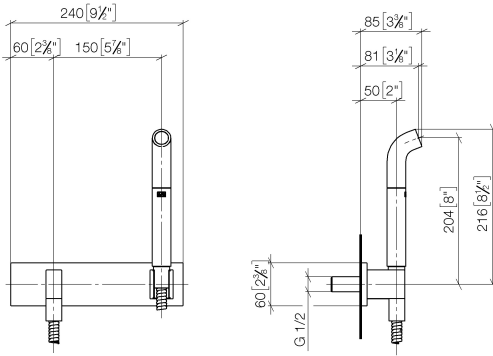

Recommended miscellaneous

Concealed wall elbow -

35 085 970 90

- min. recess depth 90 mm
- max. recess depth 163 mm

27 838 979 Product version up to 3/2/2021

mm [inches]

Flow rate chart

Codes & Standards

Belgaqua_21-023-2 LGA_38

Belgaqua_25-345-2

Spare parts list

No.	Item Number	Name	Quantity used	Delivery time
7	09 31 11 026 90	Grooved pin Ø 5 x12 mm -	2.00	14
13	90 21 02 069 00-00	Cover/sleeve M20 x 1 - Chrome	1.00	20
11	90 14 10 077 00 90	O-Ring EPDM 70 12,0 x 2,0 mm -	1.00	14
8	09 14 03 127 90	Washer Ø 3 x 300 mm -	1.00	14
15	90 31 11 112 00 90	Mounting Threaded pin M5 x 6 mm -	1.00	14
20	09 24 03 073 90	Nipple Ø 18 x 28 mm -	1.00	14
4	09 23 01 046 90	Back-flow preventer 15 l/min. -	1.00	14
5	90 24 03 212 00 90	Nipple Ø 21 x 76 mm -	1.00	14
19	09 11 02 133-00	eVALVE Rosette 240 x 60 x 9 mm - Chrome	1.00	-
Spare part can no longer be ordered, please order the replacement item				
10	90 31 11 004 00 90	grub screw with hexagon socket M5 x 8 mm -	1.00	14
3	09 16 01 014 90	Ring Retaining ring Ø 15 x 1 mm -	1.00	14
16	09 17 20 044-00	Wall bracket Elemental SPA Symetrics - Chrome	1.00	20
18	05 30 31 025 00 90	Mounting Bolt Round head 4,5 x 60 mm -	1.00	14
14	90 14 20 026 00 90	Washer 14 x 8 x 2 mm Centellen WS 3820 -	1.00	14
6	09 14 10 008 90	O-Ring 10,0 x 2,0 mm -	1.00	14
17	09 18 40 078 90	Holder for hand shower Receptacle Ø 27,5 x 40,5 mm -	1.00	14
1	04 12 11 073 01-00	Spray for spray set Affusion pipe 31 x 191 x 50 mm - Chrome	1.00	20
2	90 30 02 072 00-00	Metal shower hose 1/2" x 3/8" x 1250 mm - Chrome	1.00	20
12	09 24 03 107 20 90	Nipple Ø 20 x 21,5 mm -	1.00	14
9	09 11 03 046-00	Wall elbow - Chrome	1.00	20