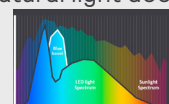

- Wireless, battery free
- Icons with descriptions of scenes for ease of use
- High quality engraving for long durability

The intuitive wireless wall switch allows the user to choose between the automatic Day Rhythm or one of the other two specific natural Light Scenes.

- Day Rhythm
- Energize
- Relax

Start of day

Noon

End of day

Day Rhythm

Default scene that is triggered when the system is turned on. It is optimized to create natural lighting. It automatically changes over the course of the day to be rendered in a way appropriate for the time of day.

Day Rhythm

Blue boost

The blue part of the light spectrum suppresses our sleep hormone and provides critical melatonin support for a good sleep-wake cycle. A good sleep is supportive for alertness and performance during the day. During the Day Rhythm scene NatureConnect brings the correct amount of blue light in the right time of the day as the natural light does.