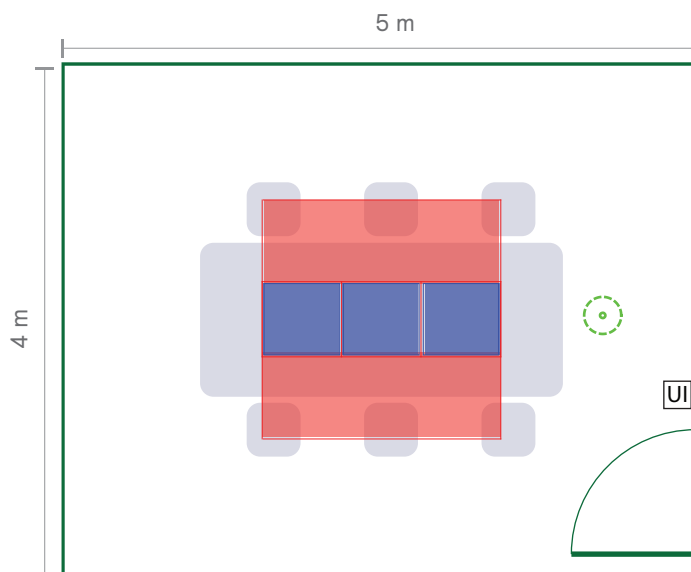

Daylight with Small island and occupancy sensing

Ceiling height: 2.8 m ca

Configuration

Small island

Commercial name	SAP description	EAN	Quantity
daylight panel W60L180 – 2pcs	LP903P NC DAYLIGHT W60L180 DOUBLE PANEL	8718699831431	1
daylight W60L180 driver & holder	LP903P NC DAYLIGHT W60L180 DRIVER ISLAND	8718699831455	2
skylight W60L60	LP902P NC SKYLIGHT PSD W60L60	8718699831424	3
Island inrush controller	LP906P NC ISLAND GT INRUSH CONTROLLER	8718699831516	1