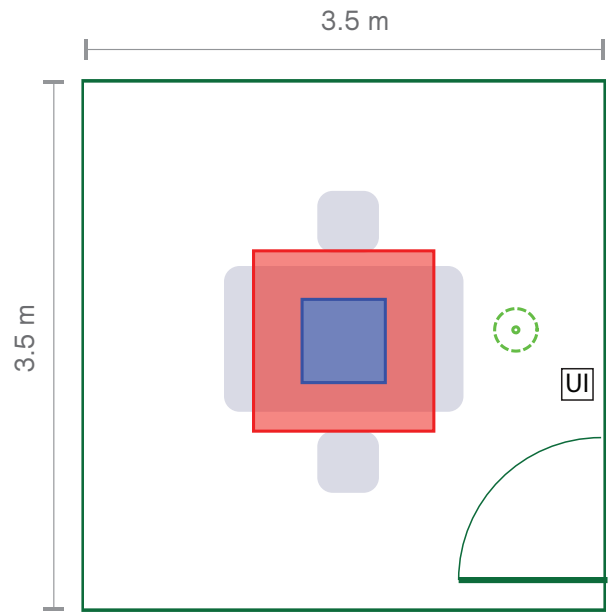

1x small island

1x large island

Suitable for:

board rooms, hotel meeting rooms

Daylight with Mini island and occupancy sensing

Ceiling height: 2.8 m ca

■ mini island
 ○ sensor + holder
 UI user interface

Configuration