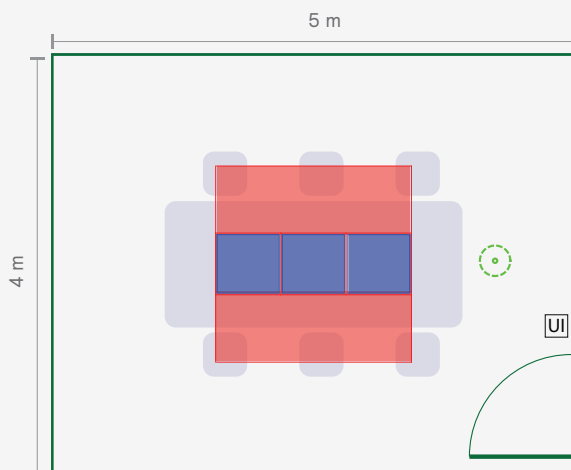

1x small island

1x large island

Suitable for:

board rooms, hotel meeting rooms

Daylight with Mini island and occupancy sensing

Ceiling height: 2.8 m ca

■ mini island
 ○ sensor + holder
 UI user interface

Configuration