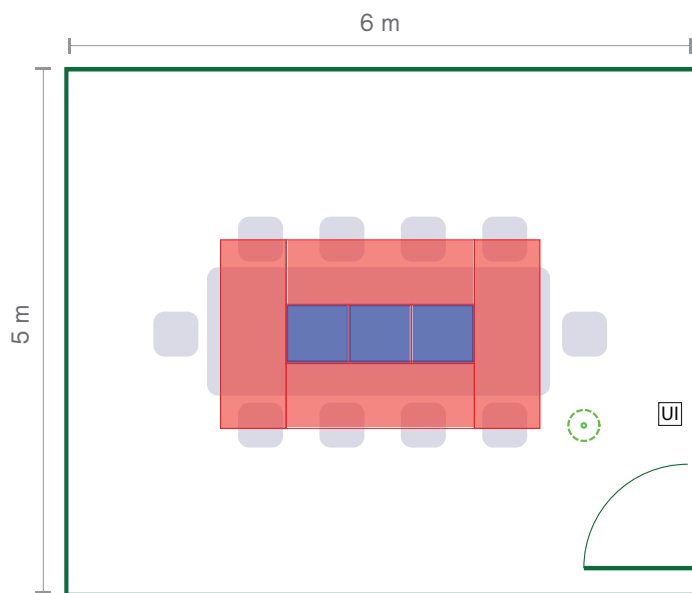

Daylight with Large island and occupancy sensing

Ceiling height: 2.8 m ca

Configuration

Large island

Commercial name	SAP description	EAN	Quantity
daylight panel W60L180 - 2pcs	LP903P NC DAYLIGHT W60L180 DOUBLE PANEL	8718699831431	2
daylight W60L180 driver & holder	LP903P NC DAYLIGHT W60L180 DRIVER ISLAND	8718699831455	4
skylight W60L60	LP902P NC SKYLIGHT PSD W60L60	8718699831424	3
Island inrush controller	LP906P NC ISLAND GT INRUSH CONTROLLER	8718699831516	1

Mounting options

(always one option should be ordered)

Suspended*	LP901P NC LARGE FRAME GREY R7043 30%	8718699831400	1
or			
Recessed*	LP901P NC CABLE SET ISLAND LARGE	8718699855734	1

* Threaded rod / steel cables not included

Daylight scene & occupancy set

Commercial name	SAP description	EAN	Quantity
link	LP912P NC2 CONTENT GENERATOR	8720169103580	1
user interface	LP911P NC2 IA UID8480 OFFICE-EU A	8720169108455	1
sensor	EASYAIR SNS210/W IA	8719514434264	1

sensor holder options

Recessed	SA0500/05 Ind. Rec SC1xxx/SC2xxx Mnt	8718699768348	1
or			
Surface mounted	SA0600/05 Ind. Surf Mnt SCxxxx/SNSxxx	8718699736804	1