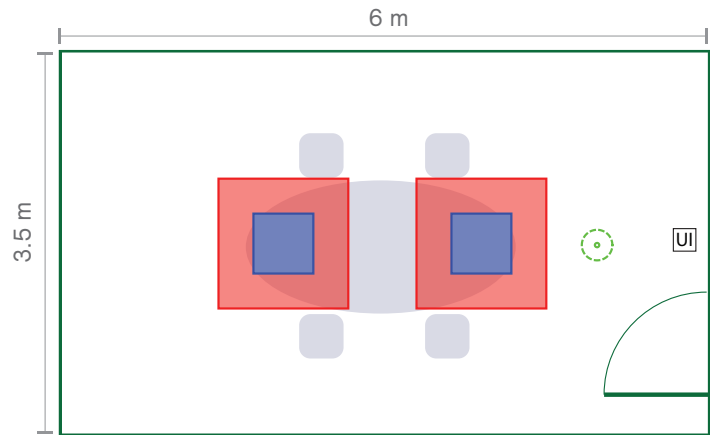

2x mini island

Suitable for:

small meeting rooms, receptions, dentists, general practitioner, control rooms, class rooms