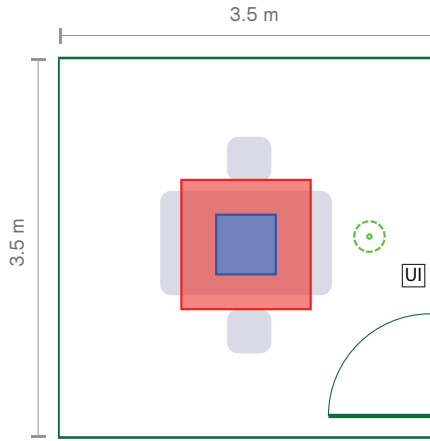

Four different configurations to get daylight in different environments and spaces

Modular and flexible lighting design with NatureConnect mini island

1x mini island