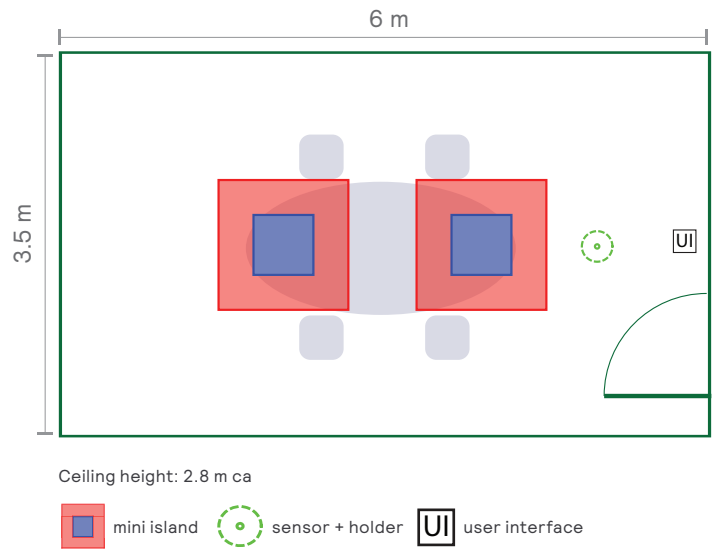

Daylight with 2x Mini island and occupancy sensing

Configuration

2x Mini island

Commercial name	SAP description	EAN	Quantity
mini island white*	LP911P NC2 SKYLIGHT A W120L120 WHT	8720169103573	2
or			
mini island grey*	LP911P NC2 SKYLIGHT A W120L120 GRY	8720169108448	2

*Mounting parts (steel wires) included

Daylight scene & occupancy set

Commercial name	SAP description	EAN	Quantity
link	LP912P NC2 CONTENT GENERATOR	8720169103580	1
user interface	LP911P NC2 IA UID8480 OFFICE-EU A	8720169108455	1
sensor	EASYAIR SNS210/W IA	8719514434264	1
sensor holder options			
Recessed	SA0500/05 Ind. Rec SC1xxx/SC2xxx Mnt	8718699768348	1
or			
Surface mounted	SA0600/05 Ind. Surf Mnt SCxxxx/SNSxxx	8718699736804	1