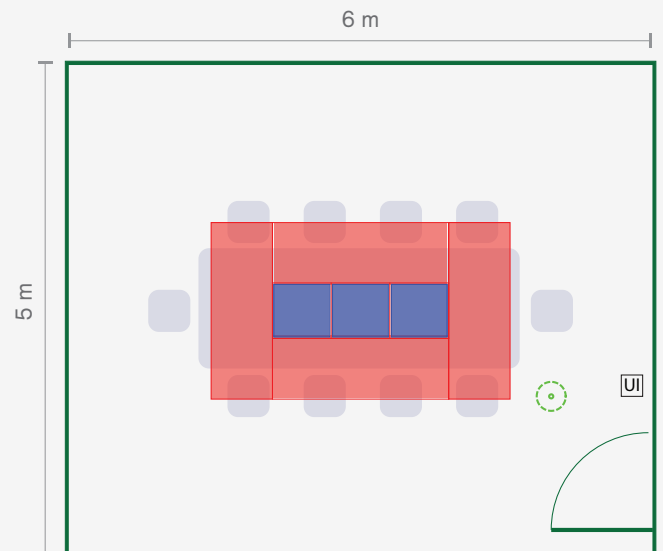

1x small island

1x large island

Suitable for:

board rooms, hotel meeting rooms

Daylight with Mini island and occupancy sensing

Ceiling height: 2.8 m ca

■ mini island
 ○ sensor + holder
 UI user interface

Configuration