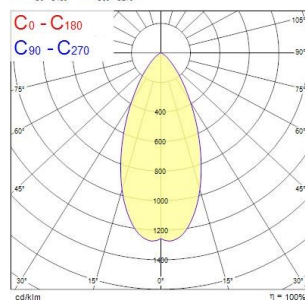

Obico 68 OBICO 68 IP65 550lm 3CCT DIM ADJ WHITE 0005363