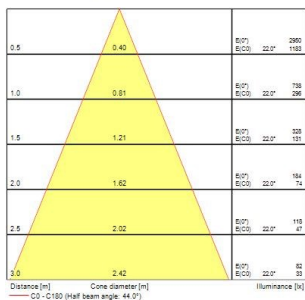

Obico 68 OBICO 68 IP65 550lm 3CCT DIM ADJ WHITE 0005363