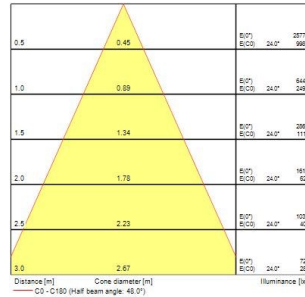

Obico 68 OBICO 68 IP65 550lm 3CCT DIM ADJ WHITE 0005363