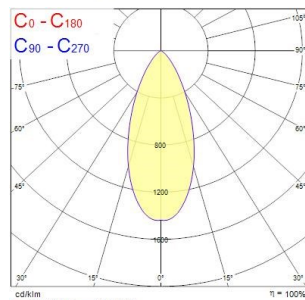

Obico 68 OBICO 68 IP65 550lm 3CCT DIM ADJ WHITE 0005363