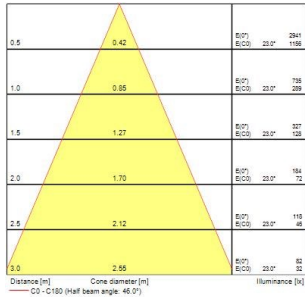

Obico 68 OBICO 68 IP65 550lm 3CCT DIM ADJ WHITE 0005363