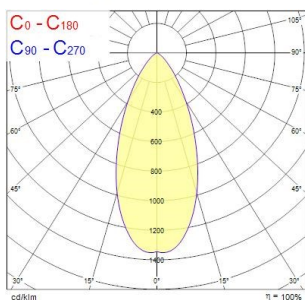

Obico 68 OBICO 68 IP65 550lm 3CCT DIM ADJ WHITE 0005363