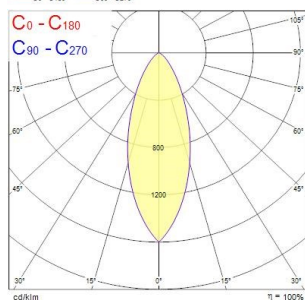

Obico 68 OBICO 68 IP65 530lm 3CCT DIM ADJ BLACK 0005364