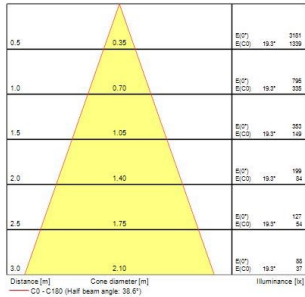

Obico 68 OBICO 68 IP65 530lm 3CCT DIM ADJ BLACK 0005364