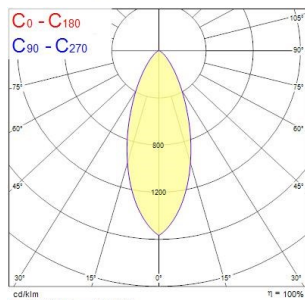

Obico 68 OBICO 68 IP65 530lm 3CCT DIM ADJ BLACK 0005364