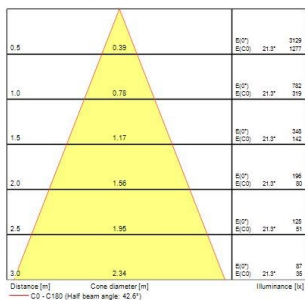

Obico 68 OBICO 68 IP65 530lm 3CCT DIM ADJ BLACK 0005364