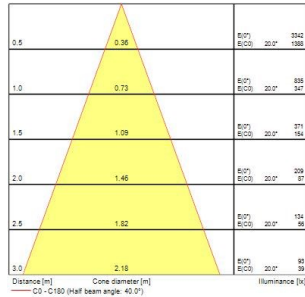

Obico 68 OBICO 68 IP65 530lm 3CCT DIM ADJ BLACK 0005364