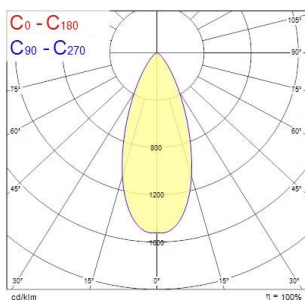

Obico 68 OBICO 68 IP65 530lm 3CCT DIM ADJ BLACK 0005364