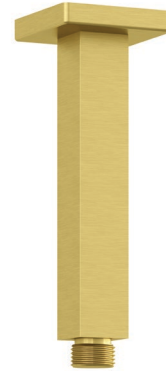

Technische Daten/ Technical Data

KLUDI A-QA
ceiling outlet
150mm
DN 15

Ref.: 66545NO-00

Finishes:
NO Brushed Gold (18) PVD

Product description
Manufacturer KLUDI GmbH & Co. KG
Typ: KLUDI A-QA
ceiling outlet
150mm
Ref.: 66545NO-00

ceiling outlet
connection G1/2
for head showers
with push-on rosette 58mm x 58mm

Produktabbildung/ Product picture