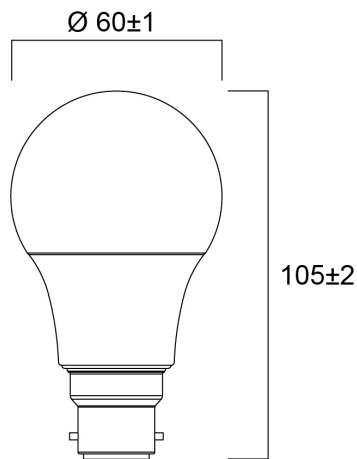

Technical Assets

Dimensions (mm)

Photometrics

ToLEDo GLS V7 1055LM 827 B22 SL

Item No: 0029588

SYLVANIA

General data

Product name	ToLEDo GLS V7 1055LM 827 B22 SL
Technology	LED
Watt (Rated) (W)	9.5
Cap/Base	B22
Fixture rating	Open
General application	Hospitality, Residential & Consumer
Operating temperature range (°C)	-20°C...+40°C
Performance ambient temperature Tq (°C)	25
ETIM Class	EC001959
Warranty	3 years

Item No: 0029588

Packaging

Product EAN number	5410288295886
Packaging single length / height (cm)	6.0
Packaging single width (cm)	6.0
Packaging single depth (cm)	11.2
DUN14 (inner)	15410288295883
Units per outer package	6
Packaging outer length / height (cm)	18.8
Packaging outer width (cm)	12.7
Packaging outer depth (cm)	12.0