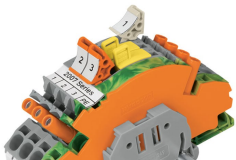

WSCAD Universe  
2007-8899

ZUKEN Portal  
2007-8899

**Installation Notes**

Lock-out snaps into one of two notched positions.