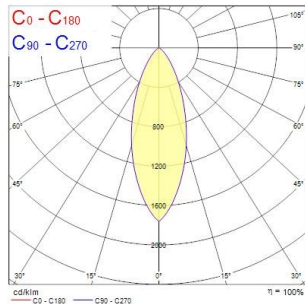

Obico 68

OBICO 68 IP65 530lm 3CCT DIM ADJ BRUSHED CHROME

0005365