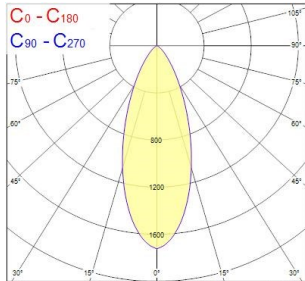

Obico 68

OBICO 68 IP65 530lm 3CCT DIM ADJ BRUSHED CHROME

0005365