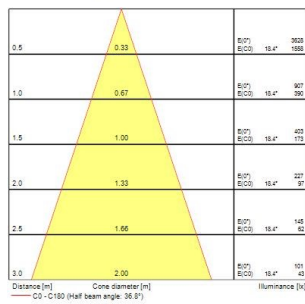

Obico 68

OBICO 68 IP65 530lm 3CCT DIM ADJ BRUSHED CHROME

0005365