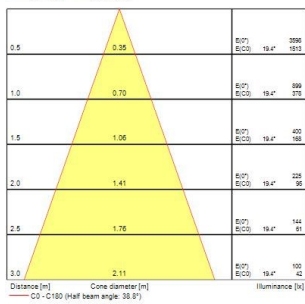

Obico 68

OBICO 68 IP65 530lm 3CCT DIM ADJ BRUSHED CHROME

0005365