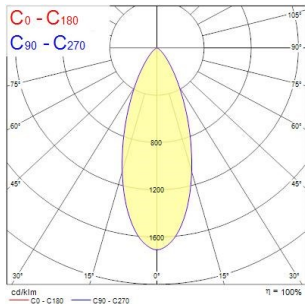

Obico 68

OBICO 68 IP65 530lm 3CCT DIM ADJ BRUSHED CHROME

0005365