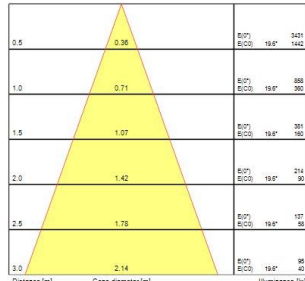

Obico 68

OBICO 68 IP65 530lm 3CCT DIM ADJ BRUSHED CHROME

0005365