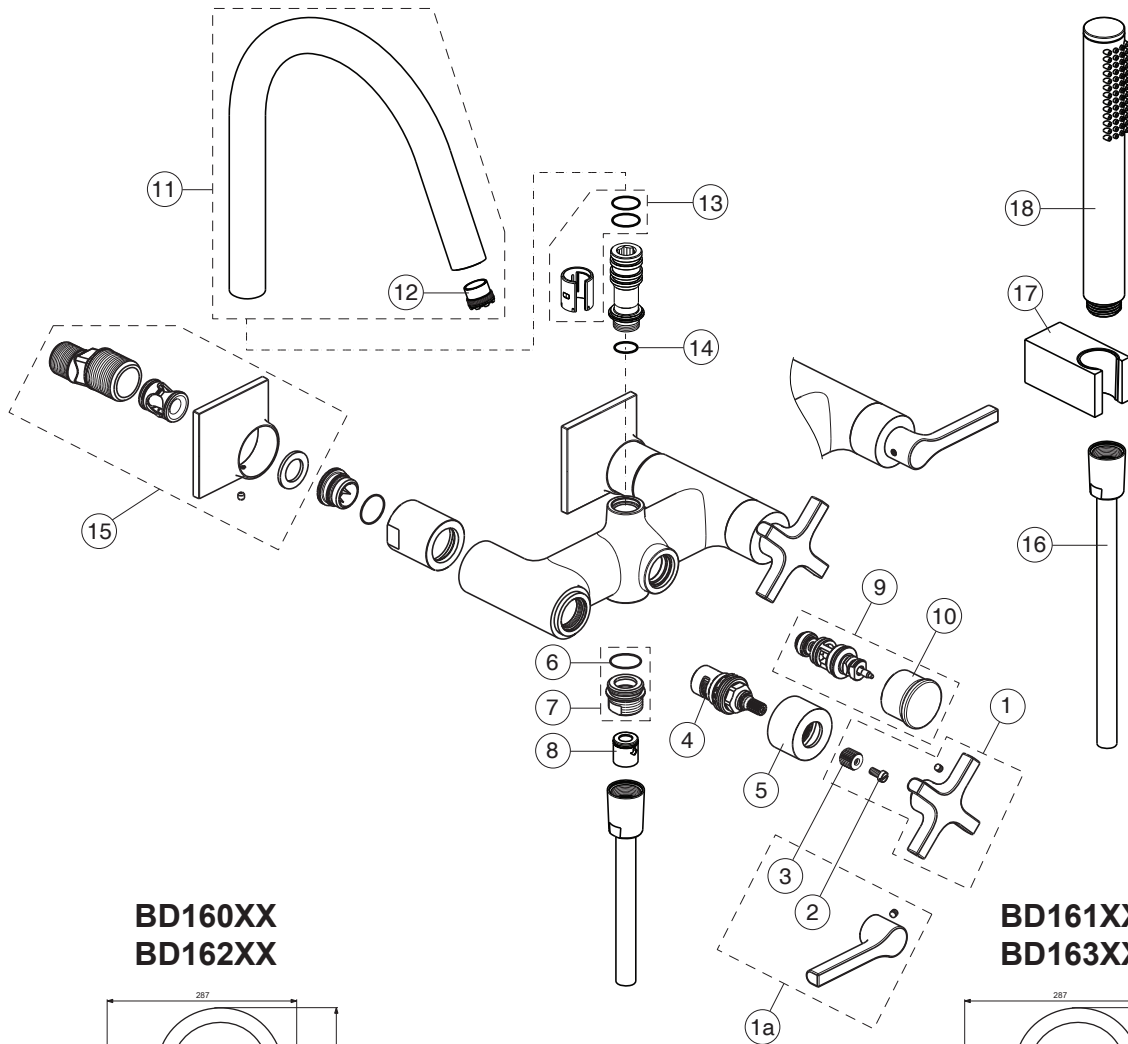

JOY NEO

Ideal Standard

**BD160XX  
BD162XX**

**BD161XX  
BD163XX**

**without shower set:**  
BD160XX  
**with shower set:**  
BD162XX

**without shower set:**  
BD161XX  
**with shower set:**  
BD163XX

**For XX:**  
AA=chrome  
A5=magnetic grey

Pos.	Signify	Spare parts-Nr.	Quantity	Pos.	Signify	Spare parts-Nr.	Quantity
1	Handle-compl.	B961756XX	1 Set	13	Sealing set for tub.spout	B961574NU	1 Set
1a	Handle-compl.	B961761XX	1 Set	14	O-Ring Ø13x2.5	A962728NU	2 Pcs.
2	Screw M4x8	B961631NU	1 Pcs.	15	S-connection	B961759XX	1 Set
3	Insert	B961326NU	1 Pcs.	16	Sh.hose 2xG1/2-1250mm	A3306XX	1 Pcs.
4	Ceramic valve G1/2,90°-LH	A861243NU*	1 Set	17	Wall bracket	BC770XX	1 Pcs.
	Ceramic valve G1/2,90°-RH	A861244NU*	1 Set	18	Handshower	BC774XX	1 Pcs.
5	Rosette	B961758XX	1 Pcs.				
6	O-Ring Ø18.2x1.7	A961640NU	2 Pcs.				
7	Nipple M22x1-G1/2	B964675XX	1 Pcs.				
8	Non return valve	B961346NU	1 Pcs.				
9	Diverter automatic	B961757XX	1 Set				
10	Pull knob	A860901XX	1 Pcs.				
11	Tub.spout R200mm	B961663XX	1 Set				
12	Flow straightner M16.5x1	B960500NU	1 Pcs.				