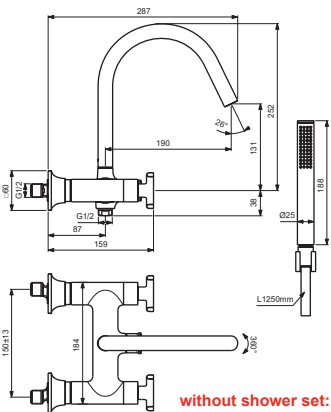

JOY NEO

Ideal Standard

**BD160XX  
BD162XX**

**BD161XX  
BD163XX**

**without shower set:**  
BD160XX  
**with shower set:**  
BD162XX

**without shower set:**  
BD161XX  
**with shower set:**  
BD163XX

**For XX:**  
AA=chrome  
A5=magnetic grey

Pos.	Signify	Spare parts-Nr.	Quantity	Pos.	Signify	Spare parts-Nr.	Quantity
1	Handle-compl.	B961756XX	1 Set	13	Sealing set for tub.spout	B961574NU	1 Set
1a	Handle-compl.	B961761XX	1 Set	14	O-Ring Ø13x2.5	A962728NU	2 Pcs.
2	Screw M4x8	B961631NU	1 Pcs.	15	S-connection	B961759XX	1 Set
3	Insert	B961326NU	1 Pcs.	16	Sh.hose 2xG1/2-1250mm	A3306XX	1 Pcs.
4	Ceramic valve G1/2,90°-LH	A861243NU*	1 Set	17	Wall bracket	BC770XX	1 Pcs.
	Ceramic valve G1/2,90°-RH	A861244NU*	1 Set	18	Handshower	BC774XX	1 Pcs.
5	Rosette	B961758XX	1 Pcs.				
6	O-Ring Ø18.2x1.7	A961640NU	2 Pcs.				
7	Nipple M22x1-G1/2	B964675XX	1 Pcs.				
8	Non return valve	B961346NU	1 Pcs.				
9	Diverter automatic	B961757XX	1 Set				
10	Pull knob	A860901XX	1 Pcs.				
11	Tub.spout R200mm	B961663XX	1 Set				
12	Flow straightner M16.5x1	B960500NU	1 Pcs.				