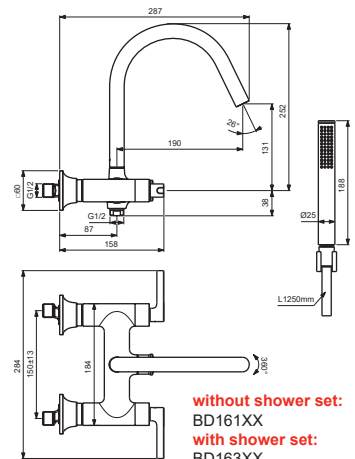

JOY NEO

Ideal Standard

**BD160XX  
BD162XX**

**BD161XX  
BD163XX**

**without shower set:**  
BD160XX  
**with shower set:**  
BD162XX

**without shower set:**  
BD161XX  
**with shower set:**  
BD163XX

**For XX:**  
AA=chrome  
A5=magnetic grey

Pos.	Signify	Spare parts-Nr.	Quantity	Pos.	Signify	Spare parts-Nr.	Quantity
1	Handle-compl.	B961756XX	1 Set	13	Sealing set for tub.spout	B961574NU	1 Set
1a	Handle-compl.	B961761XX	1 Set	14	O-Ring Ø13x2.5	A962728NU	2 Pcs.
2	Screw M4x8	B961631NU	1 Pcs.	15	S-connection	B961759XX	1 Set
3	Insert	B961326NU	1 Pcs.	16	Sh.hose 2xG1/2-1250mm	A3306XX	1 Pcs.
4	Ceramic valve G1/2,90°-LH	A861243NU*	1 Set	17	Wall bracket	BC770XX	1 Pcs.
	Ceramic valve G1/2,90°-RH	A861244NU*	1 Set	18	Handshower	BC774XX	1 Pcs.
5	Rosette	B961758XX	1 Pcs.				
6	O-Ring Ø18.2x1.7	A961640NU	2 Pcs.				
7	Nipple M22x1-G1/2	B964675XX	1 Pcs.				
8	Non return valve	B961346NU	1 Pcs.				
9	Diverter automatic	B961757XX	1 Set				
10	Pull knob	A860901XX	1 Pcs.				
11	Tub.spout R200mm	B961663XX	1 Set				
12	Flow straightner M16.5x1	B960500NU	1 Pcs.				