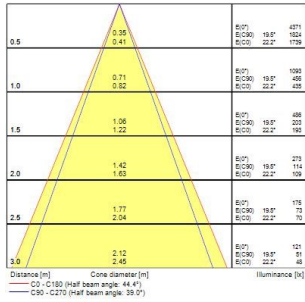

Obico 80

OBICO 80 IP65 820LM 2CCT 930/940 DIM WHT

0005366

Product features

- Integrated LED recessed spotlight, 2-axis adjustable (horizontal rotation 360°, vertical tilt 30°) RAL9016 white bezel colour, two temperature light colors selectable: 3000K, 4000K. Lumen output 820lm (4000K), 8.2W, dimmable trailing/leading edge, 38° degree beam angle, aluminium and steel body, low profile 40mm recessed depth, IP65 frontal degree, IK07, loop-in/loop-out terminals for fast wiring, 80mm cutout, clear lens. Air-proof, to limit air leakage when used in residential applications within the building's thermal envelope. Directly coverable with insulation material according to EN60598-1

PRODUCT OVERVIEW

Product name	OBICO 80 IP65 820LM 2CCT 930/940 DIM WHT
Technology	LED
Cap/Base	N/A
Housing	Aluminium
Mount	Ceiling recessed mounting
General application	Residential & Consumer, Retail
ETIM Class	EC001744
E-number FI	4278508
Warranty	5 years
Useful luminous flux (Fuse)	820
Fixture luminous flux (lm)	820
Luminaire efficacy (lm/W)	100
Light colour	Neutral White
CRI (Ra)	90
Colour Variation Initial (SDCM)	SDCM4
Beam Angle (°)	38
Glare control	< 25
Photobiological Risk Group	RG1
Total power consumption (W)	8.2
Electrical protection	Class II
Control gear type	LED driver constant current
Dimmable	Yes
Dimming method	Mains: leading / trailing edge
Housing colour	RAL 9016 - Traffic white / Bezel
IP rating	IP65/20
IK rating	IK07
Product EAN number	5410288053660

PHOTOMETRY

Obico 80 OBICO 80 IP65 820LM 2CCT 930/940 DIM WHT 0005366

TECHNICAL DRAWINGS