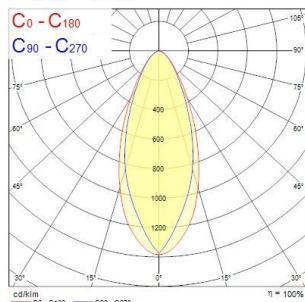

Obico 80

OBICO 80 IP65 820LM 2CCT 930/940 DIM WHT

0005366

Product features

- Integrated LED recessed spotlight, 2-axis adjustable (horizontal rotation 360°, vertical tilt 30°) RAL9016 white bezel colour, two temperature light colors selectable: 3000K, 4000K. Lumen output 820lm (4000K), 8.2W, dimmable trailing/leading edge, 38° degree beam angle, aluminium and steel body, low profile 40mm recessed depth, IP65 frontal degree, IK07, loop-in/loop-out terminals for fast wiring, 80mm cutout, clear lens. Air-proof, to limit air leakage when used in residential applications within the building's thermal envelope. Directly coverable with insulation material according to EN60598-1

PRODUCT OVERVIEW

Product name	OBICO 80 IP65 820LM 2CCT 930/940 DIM WHT
Technology	LED
Cap/Base	N/A
Housing	Aluminium
Mount	Ceiling recessed mounting
General application	Residential & Consumer, Retail
ETIM Class	EC001744
E-number FI	4278508
Warranty	5 years
Useful luminous flux (Fuse)	820
Fixture luminous flux (lm)	820
Luminaire efficacy (lm/W)	100
Light colour	Neutral White
CRI (Ra)	90
Colour Variation Initial (SDCM)	SDCM4
Beam Angle (°)	38
Glare control	< 25
Photobiological Risk Group	RG1
Total power consumption (W)	8.2
Electrical protection	Class II
Control gear type	LED driver constant current
Dimmable	Yes
Dimming method	Mains: leading / trailing edge
Housing colour	RAL 9016 - Traffic white / Bezel
IP rating	IP65/20
IK rating	IK07
Product EAN number	5410288053660

PHOTOMETRY

Obico 80 OBICO 80 IP65 820LM 2CCT 930/940 DIM WHT 0005366

TECHNICAL DRAWINGS