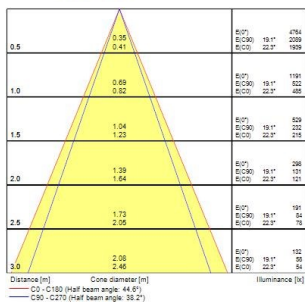

Obico 80

OBICO 80 IP65 820LM 2CCT 930/940 DIM WHT

0005366

Product features

- Integrated LED recessed spotlight, 2-axis adjustable (horizontal rotation 360°, vertical tilt 30°) RAL9016 white bezel colour, two temperature light colors selectable: 3000K, 4000K. Lumen output 820lm (4000K), 8.2W, dimmable trailing/leading edge, 38° degree beam angle, aluminium and steel body, low profile 40mm recessed depth, IP65 frontal degree, IK07, loop-in/loop-out terminals for fast wiring, 80mm cutout, clear lens. Air-proof, to limit air leakage when used in residential applications within the building's thermal envelope. Directly coverable with insulation material according to EN60598-1

PRODUCT OVERVIEW

Product name	OBICO 80 IP65 820LM 2CCT 930/940 DIM WHT
Technology	LED
Cap/Base	N/A
Housing	Aluminium
Mount	Ceiling recessed mounting
General application	Residential & Consumer, Retail
ETIM Class	EC001744
E-number FI	4278508
Warranty	5 years
Useful luminous flux (Fuse)	820
Fixture luminous flux (lm)	820
Luminaire efficacy (lm/W)	100
Light colour	Neutral White
CRI (Ra)	90
Colour Variation Initial (SDCM)	SDCM4
Beam Angle (°)	38
Glare control	< 25
Photobiological Risk Group	RG1
Total power consumption (W)	8.2
Electrical protection	Class II
Control gear type	LED driver constant current
Dimmable	Yes
Dimming method	Mains: leading / trailing edge
Housing colour	RAL 9016 - Traffic white / Bezel
IP rating	IP65/20
IK rating	IK07
Product EAN number	5410288053660

PHOTOMETRY

Obico 80 OBICO 80 IP65 820LM 2CCT 930/940 DIM WHT 0005366

TECHNICAL DRAWINGS