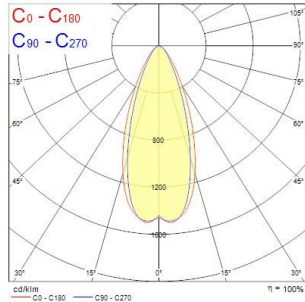

Obico 80

OBICO 80 IP65 820LM 2CCT 930/940 DIM WHT

0005366

Product features

- Integrated LED recessed spotlight, 2-axis adjustable (horizontal rotation 360°, vertical tilt 30°) RAL9016 white bezel colour, two temperature light colors selectable: 3000K, 4000K. Lumen output 820lm (4000K), 8.2W, dimmable trailing/leading edge, 38° degree beam angle, aluminium and steel body, low profile 40mm recessed depth, IP65 frontal degree, IK07, loop-in/loop-out terminals for fast wiring, 80mm cutout, clear lens. Air-proof, to limit air leakage when used in residential applications within the building's thermal envelope. Directly coverable with insulation material according to EN60598-1

PRODUCT OVERVIEW

Product name	OBICO 80 IP65 820LM 2CCT 930/940 DIM WHT
Technology	LED
Cap/Base	N/A
Housing	Aluminium
Mount	Ceiling recessed mounting
General application	Residential & Consumer, Retail
ETIM Class	EC001744
E-number FI	4278508
Warranty	5 years
Useful luminous flux (Fuse)	820
Fixture luminous flux (lm)	820
Luminaire efficacy (lm/W)	100
Light colour	Neutral White
CRI (Ra)	90
Colour Variation Initial (SDCM)	SDCM4
Beam Angle (°)	38
Glare control	< 25
Photobiological Risk Group	RG1
Total power consumption (W)	8.2
Electrical protection	Class II
Control gear type	LED driver constant current
Dimmable	Yes
Dimming method	Mains: leading / trailing edge
Housing colour	RAL 9016 - Traffic white / Bezel
IP rating	IP65/20
IK rating	IK07
Product EAN number	5410288053660

PHOTOMETRY

Obico 80 OBICO 80 IP65 820LM 2CCT 930/940 DIM WHT 0005366

TECHNICAL DRAWINGS