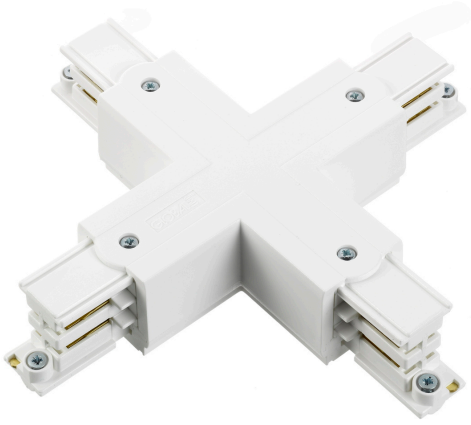

GLOBAL TRAC PRO X FEED WHITE XTS38-3

Features

- Global Trac Pro accessory - white, glass fibre reinforced polycarbonate X-feed that is applicable for three-circuit track systems. Dimensions - 166 x 166 x 33 mm (L x W x H).

Product Overview

Product name	GLOBAL TRAC PRO X FEED WHITE
Technology	Accessory
Housing	PC Polycarbonate
E-number SE	7402236
Light colour	N/A
Housing colour	RAL 9010 - Pure white
IP rating	IP20
IK rating	IK02
Product EAN number	6410014507381
Warranty	5 years